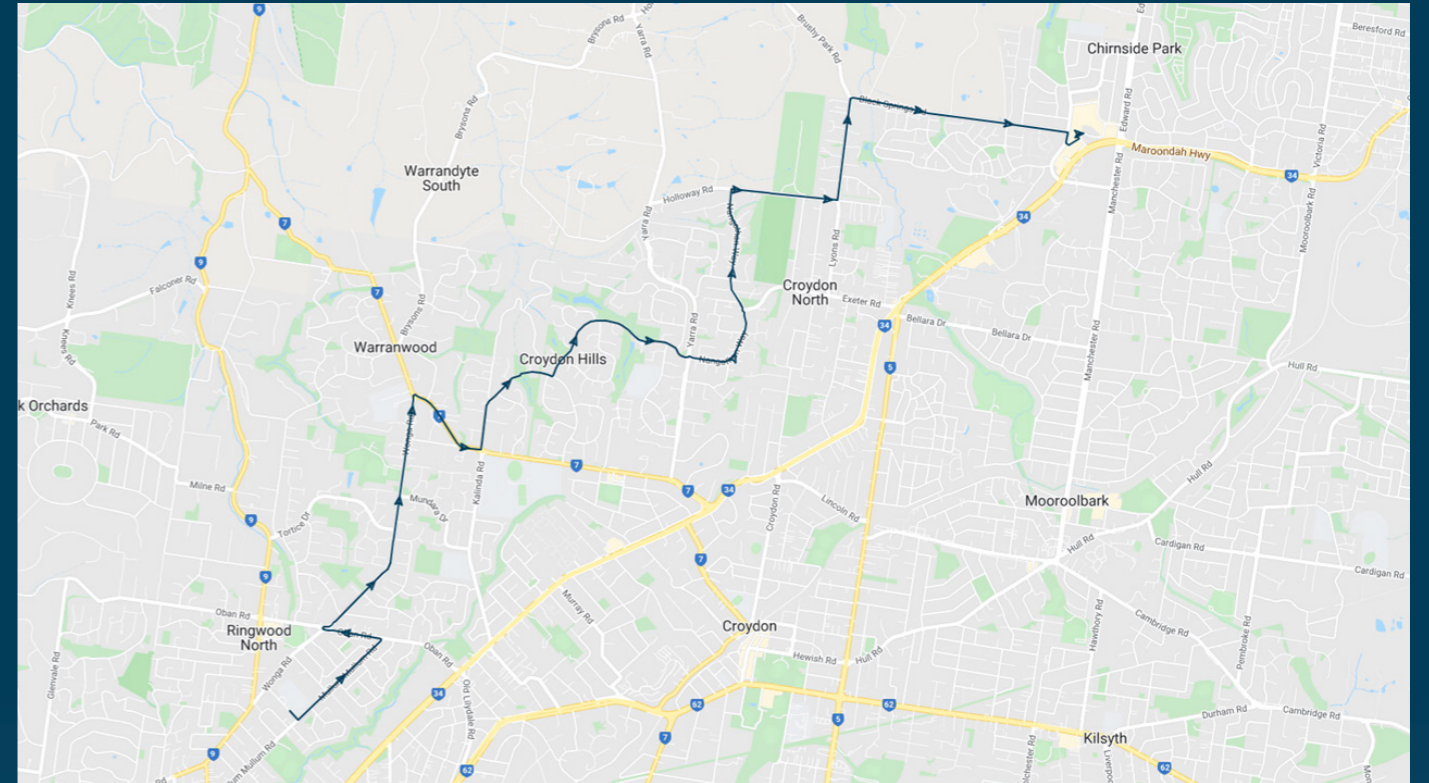

Norwood Secondary College

Route: 2611 | Morning

TURN DIRECTIONS

Depart Croydon Station. right Wicklow Ave, (Slight left) Croydon Rd, right Maroondah Hwy, left Exeter Rd, right Lyons Rd, left Holloway Rd, left Nangathan Way, left Yarra Rd, right Plymouth Rd, left Wonga Rd, left Byron St

Times listed are estimated times only, it is advised to arrive at your stop earlier than the listed time to avoid missing your bus.

You can also download the Ventura Tracker app to view real time bus locations of all services

To view our list of live tracked services, visit www.venturabus.com.au

Timetable Printed : 28 November 2023

Norwood Secondary College

Route: 2638 | Afternoon

Stop ID	Stop Name	Time	Stop ID	Stop Name	Time
46594	Norwood Sec College/Byron St	15:10			
8487	Norwood Sec Coll/Mullum Mullum Rd	15:10			
8488	Jeffrey Dr/Mullum Mullum Rd	15:11			
8489	Nestan Dr/Mullum Mullum Rd	15:11			
4432	Oban Rd North/Wonga Rd	15:13			
4431	Towerhill Dr/Wonga Rd	15:14			
4430	Tortice Dr/Wonga Rd	15:15			
8500	Quambee Reserve/Wonga Rd	15:16			
8502	Warranwood Rd/Wonga Rd	15:17			
8503	Clearwood Cl/Warranwood Rd	15:17			
8505	Berrywood Walk/Bemboka Rd	15:19			
8506	Wardlow Ct/Narr-maen Dr	15:20			
14395	Roymar Ct/Brushy Park Rd	15:29			
15760	Birch Rd/Brushy Park Rd	15:30			
11445	Brushy Park Rd/Black Springs Rd	15:30			
46235	Yarraridge Dr/Black Springs Rd	15:33			
11441	Kimberley Dr/Black Springs Rd	15:34			
21299	Chirside Park SC - Bay 4	15:35			

Norwood Secondary College

Route: 2638 | Afternoon

TURN DIRECTIONS

Depart Norwood Secondary College Via Byron Street, left Mullum Mullum Road, left Oban Road, right Wonga Road, right Warranwood Road, left Bemboka Road into Narr-Maen Drive, left Croydon Hills Drive into Nangathan Way, right Holloway Road, left Brushy Park Road, right Black Springs Rd, right Kimberley Dr, left into Chirside Park Shopping Centre