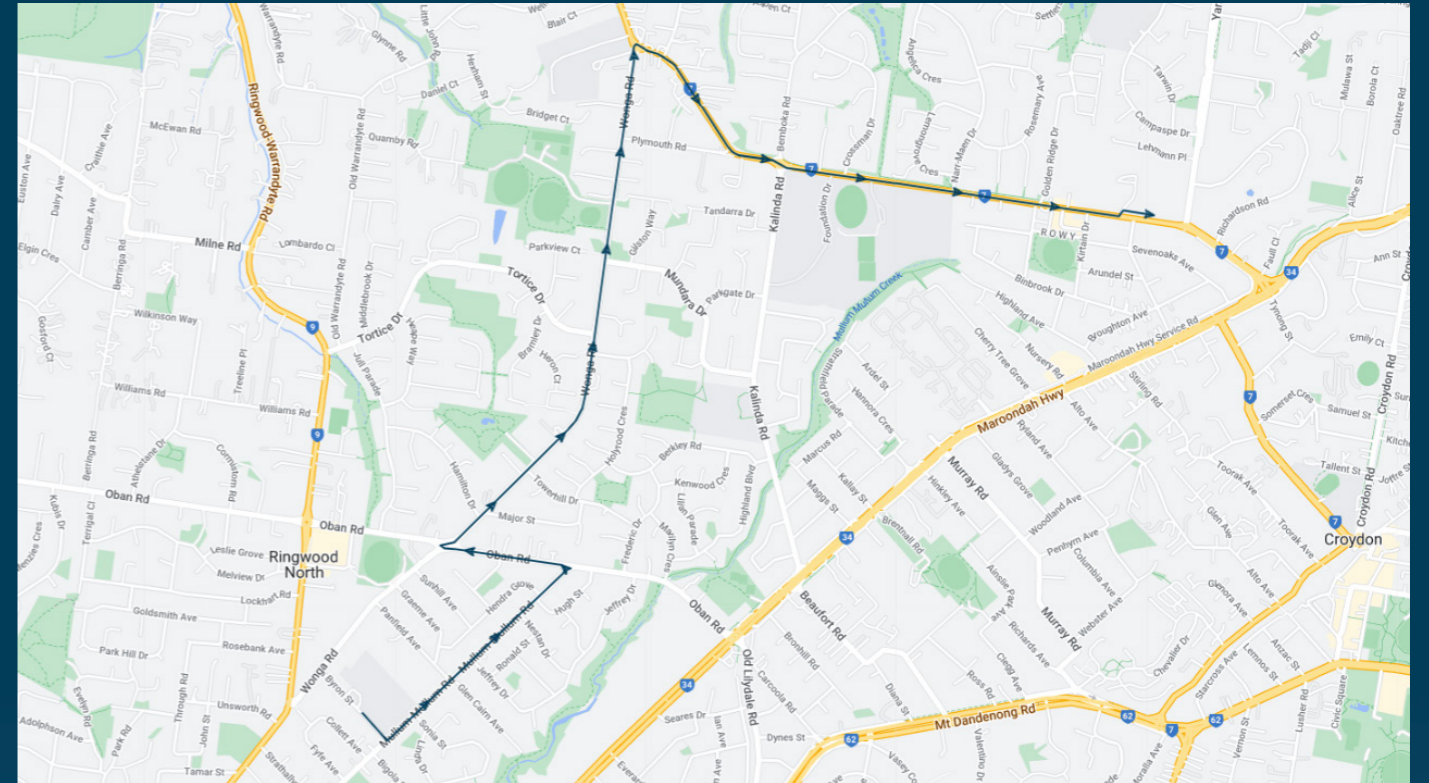

To view our list of live tracked services, visit www.venturabus.com.au
 Timetable Printed : 28 November 2023

Times listed are estimated times only, it is advised to arrive at your stop earlier than the listed time to avoid missing your bus.

You can also download the Ventura Tracker app to view real time bus locations of all services

Norwood Secondary College

Route: 2641 | Afternoon

Stop ID	Stop Name	Time	Stop ID	Stop Name	Time
46594	Norwood Sec College/Byron St	15:05			
8487	Norwood Sec Coll/Mullum Mullum Rd	15:05			
8488	Jeffrey Dr/Mullum Mullum Rd	15:05			
8489	Nestan Dr/Mullum Mullum Rd	15:06			
4432	Oban Rd North/Wonga Rd	15:07			
4431	Towerhill Dr/Wonga Rd	15:07			
4430	Tortice Dr/Wonga Rd	15:08			
8500	Quambee Reserve/Wonga Rd	15:08			
8502	Warranwood Rd/Wonga Rd	15:09			
8503	Clearwood Cl/Warranwood Rd	15:09			
8628	Narr-maen Dr/Plymouth Rd	15:11			
8629	McAdam Sq/Plymouth Rd	15:11			
10160	Luther College/Plymouth Rd	15:12			

Norwood Secondary College

Route: 2641 | Afternoon

TURN DIRECTIONS

Depart via Byron St, left Mullum Mullum Rd, left Oban Rd, right Wonga Rd, right Warranwood Rd, Into Plymouth Rd, left Luther College

To view our list of live tracked services, visit www.venturabus.com.au
 Timetable Printed : 28 November 2023

Times listed are estimated times only, it is advised to arrive at your stop earlier than the listed time to avoid missing your bus.

You can also download the Ventura Tracker app to view real time bus locations of all services