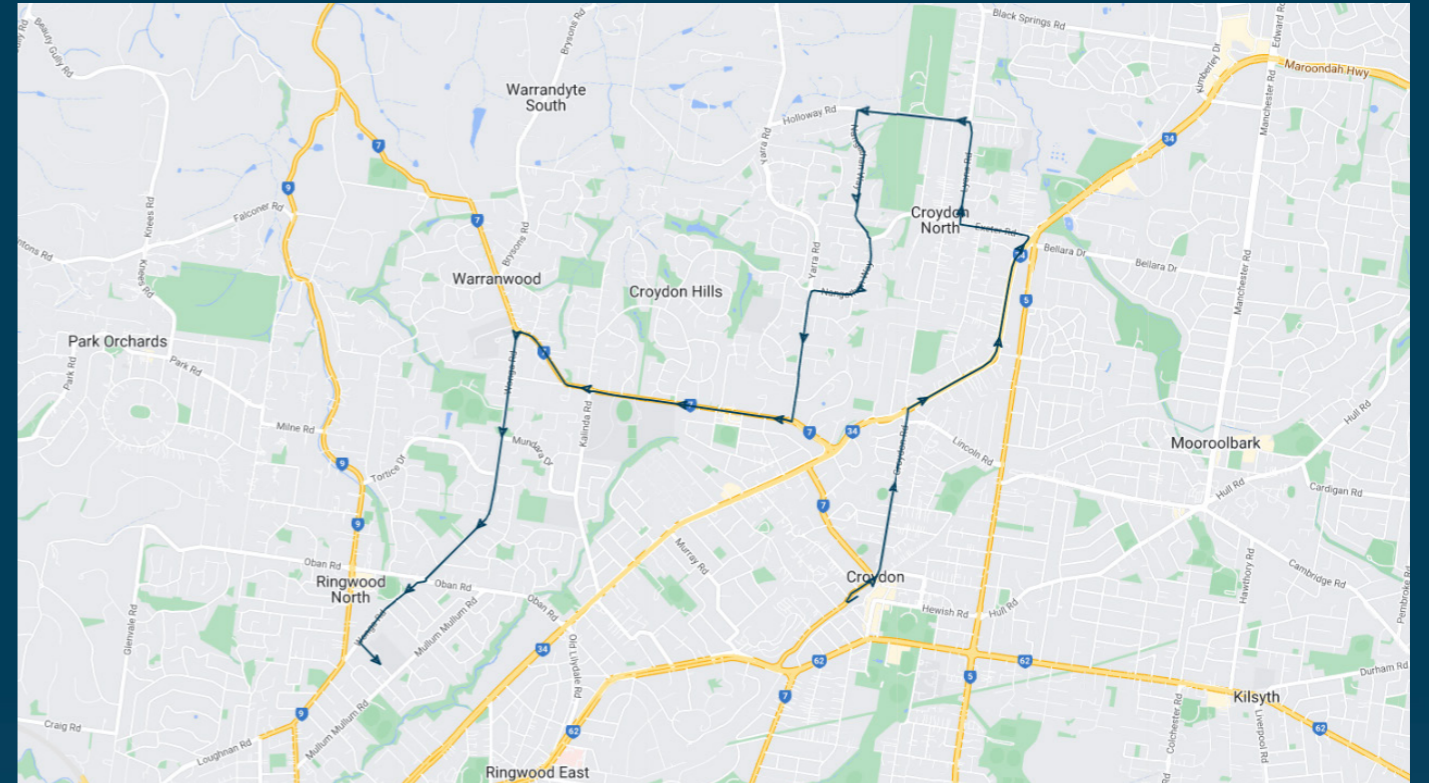

Norwood Secondary College

Route: 2611 | Morning

Stop ID	Stop Name	Time	Stop ID	Stop Name	Time
21284	Croydon Station/Wicklow Ave	07:40			
8777	Croydon PS/Croydon Rd	07:41			
22432	Melba College/Croydon Rd	07:42			
8776	Grandview Ave/Croydon Rd	07:43			
8775	Ann St/Croydon Rd	07:44			
10184	Warrien Rd/Maroondah Hwy	07:45			
10185	Bonnie View Rd/Maroondah Hwy	07:46			
10186	Primrose Rd/Maroondah Hwy	07:49			
46562	Maroondah Hwy/Exeter Rd	07:50			
14399	Exeter Rd/Lyons Rd	07:51			
14398	Turkeith Cres/Lyons Rd	07:51			
14397	Griff Hunt Reserve/52 Lyons Rd	07:52			
14396	Holloway Rd/Lyons Rd	07:52			
49060	Nangathan Way/Holloway Rd	07:55			
12748	Yarra Rd/Nangathan Way	07:55			
46237	James Milne Dr/Yarra Rd	07:58			
46239	Campaspe Dr/Yarra Rd	07:59			
8772	Midhurst Rd/Plymouth Rd	08:00			
8771	Sandgate Ave/Plymouth Rd	08:01			
8764	Leena Ct/Warranwood Rd	08:03			
44634	Warranwood Rd/Wonga Rd	08:03			
22846	Warranwood Rd/Wonga Rd	08:03			
8762	Djundaly Rise/Wonga Rd	08:04			
8761	Quambee Reserve/Wonga Rd	08:04			
4066	Montanus Ct/Wonga Rd	08:05			
4067	Towerhill Dr/Wonga Rd	08:06			
4068	Oban Rd North/Wonga Rd	08:07			
4069	Oban Rd South/Wonga Rd	08:07			
4070	Panfield Ave/Wonga Rd	08:08			
4071	Byron St/Wonga Rd	08:09			
46594	Norwood Sec College/Byron St	08:10			

Times listed are estimated times only, it is advised to arrive at your stop earlier than the listed time to avoid missing your bus.

You can also download the Ventura Tracker app to view real time bus locations of all services

Norwood Secondary College

Route: 2611 | Morning

TURN DIRECTIONS

Depart Croydon Station. right Wicklow Ave, (Slight left) Croydon Rd, right Maroondah Hwy, left Exeter Rd, right Lyons Rd, left Holloway Rd, left Nangathan Way, left Yarra Rd, right Plymouth Rd, left Wonga Rd, left Byron St