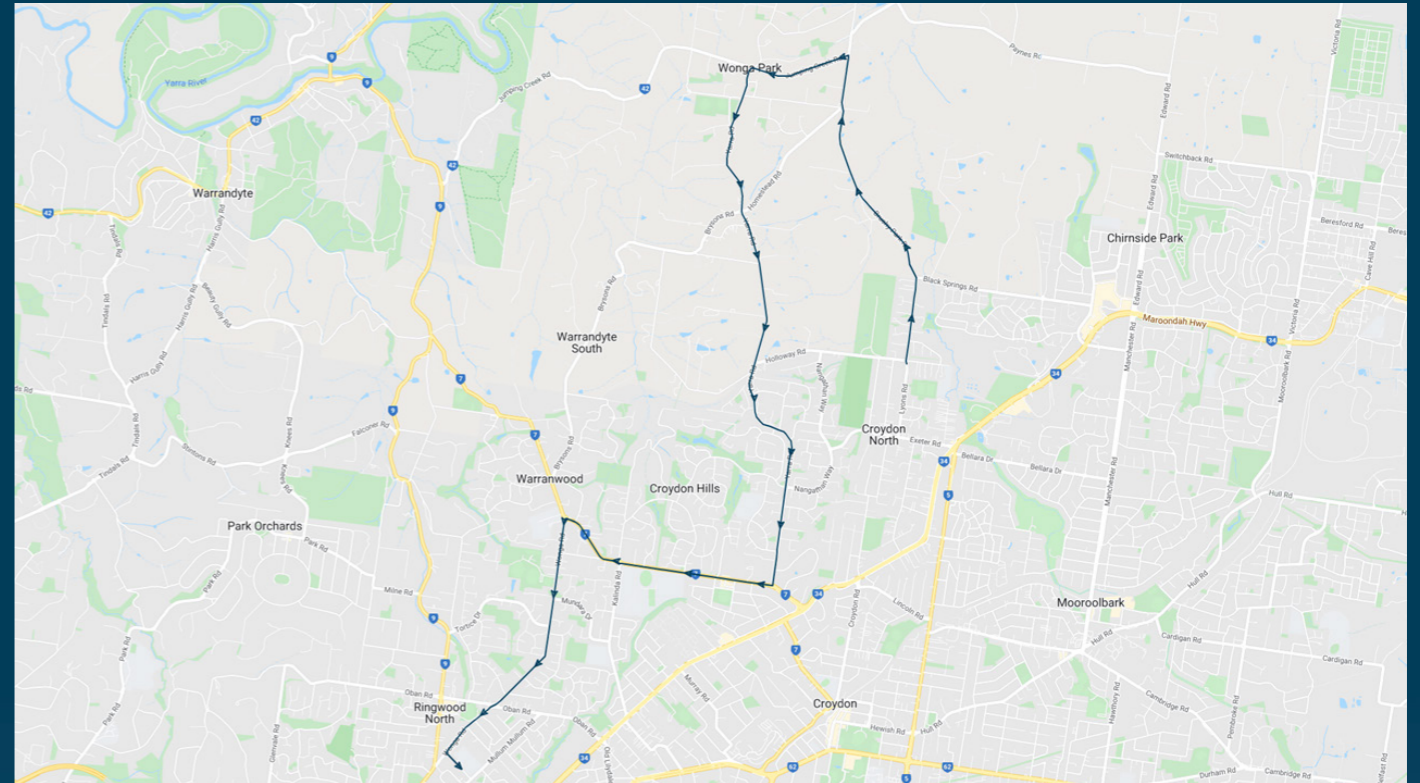

Stop ID	Stop Name	Time	Stop ID	Stop Name	Time
14396	Holloway Rd/Lyons Rd	07:30	46594	Norwood Sec College/Byron St	08:05
14395	Roymar Ct/Brushy Park Rd	07:30			
15760	Birch Rd/Brushy Park Rd	07:31			
14359	Harris Rd/Brushy Park Rd	07:35			
14360	Toppings Rd/Homestead (west) Rd	07:36			
14361	Jumping Creek Rd/Homestead Rd	07:37			
23189	19 Jumping Creek Rd	07:38			
14362	Yarra Rd/Jumping Creek Rd	07:40			
14364	Toppings Rd/Yarra Rd	07:40			
14365	Dawes Rd/Yarra Rd	07:41			
14366	Homestead Rd/Yarra Rd	07:42			
14367	St Johns Rd/Yarra Rd	07:43			
14368	285 Yarra Rd	07:44			
14369	Holloway Rd/Yarra Rd	07:45			
14370	Charles Smith Dr/Yarra Rd	07:46			
14371	Mckerral Pl/Yarra Rd	07:47			
46237	James Milne Dr/Yarra Rd	07:50			
46238	Campaspe Dr/Yarra Rd	07:52			
8772	Midhurst Rd/Plymouth Rd	07:55			
8771	Sandgate Ave/Plymouth Rd	07:55			
8764	Leena Ct/Warranwood Rd	07:58			
44634	Warranwood Rd/Wonga Rd	07:58			
22846	Warranwood Rd/Wonga Rd	07:59			
8762	Djundaly Rise/Wonga Rd	07:59			
8761	Quambee Reserve/Wonga Rd	08:00			
4066	Montanus Ct/Wonga Rd	08:01			
4067	Towerhill Dr/Wonga Rd	08:02			
4068	Oban Rd North/Wonga Rd	08:03			
4069	Oban Rd South/Wonga Rd	08:03			
4070	Panfield Ave/Wonga Rd	08:03			
4071	Byron St/Wonga Rd	08:04			

Times listed are estimated times only, it is advised to arrive at your stop earlier than the listed time to avoid missing your bus.

You can also download the Ventura Tracker app to view real time bus locations of all services

Norwood Secondary College

Route: 2635 | Morning