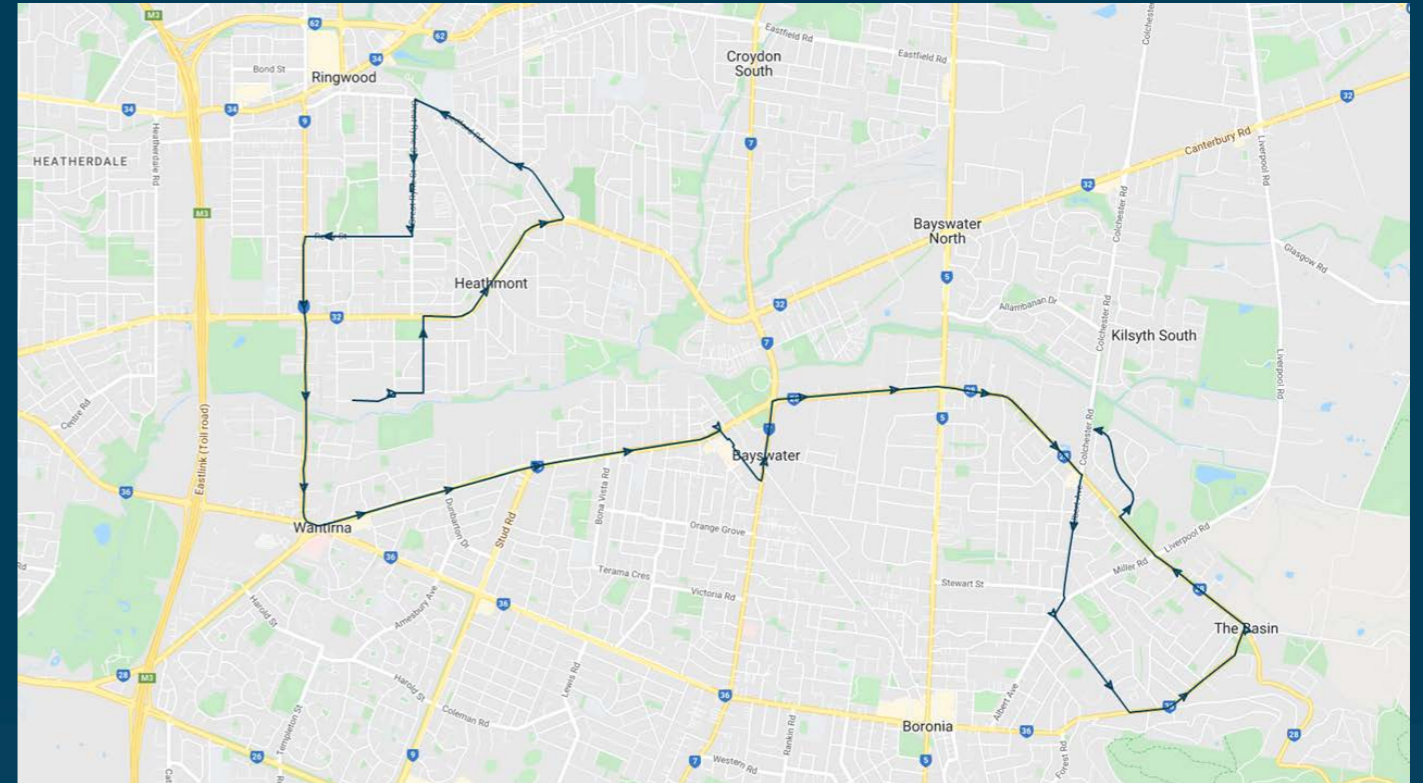

Heathmont College

Route: 2613 | Afternoon

Stop ID	Stop Name	Time	Stop ID	Stop Name	Time
44529	Heathmont College	15:05	15846	Conyers Street	15:49
12796	Heathmont Station	15:15	15847	St Bernadette's Primary School	15:50
12795	Allens Road	15:15	15848	Goodwin Street	15:51
12794	Bedford Road	15:16	8977	Mountain Highway	15:53
8732	Fremont Street	15:18	8978	Avington Crescent	15:53
8731	Myrtle Avenue	15:19	8979	Colchester Road	15:55
8730	Lena Grove	15:20			
8282	Aquinas College	15:25			
15235	Reilly St	15:26			
15234	Daisy St	15:27			
15233	Canterbury Road	15:27			
15232	Muir Ct	15:27			
15231	Clarke Dr	15:28			
15230	Selkirk Avenue	15:29			
15229	Garrison Gr	15:29			
14221	Sydney Road	15:32			
14220	Marlborough Road	15:33			
14219	View Road	15:34			
40182	Bayswater Station	15:35			
15897	Dunlop Court	15:37			
15896	Jersey Road	15:38			
15894	Wedmore Road	15:39			
15892	Kalman Drive	15:40			
15891	Landscape Drive	15:41			
9867	Mountain Highway	15:42			
9866	Albert Avenue	15:42			
9865	Shalimar Crescent	15:43			
9864	Albert Avenue	15:43			
9863	Mount View Road	15:44			
15844	Carnarvon Avenue	15:47			
15845	Stuart Street	15:48			

Times listed are estimated times only, it is advised to arrive at your stop earlier than the listed time to avoid missing your bus.

You can also download the Ventura Tracker app to view real time bus locations of all services

Heathmont College

Route: 2613 | Afternoon