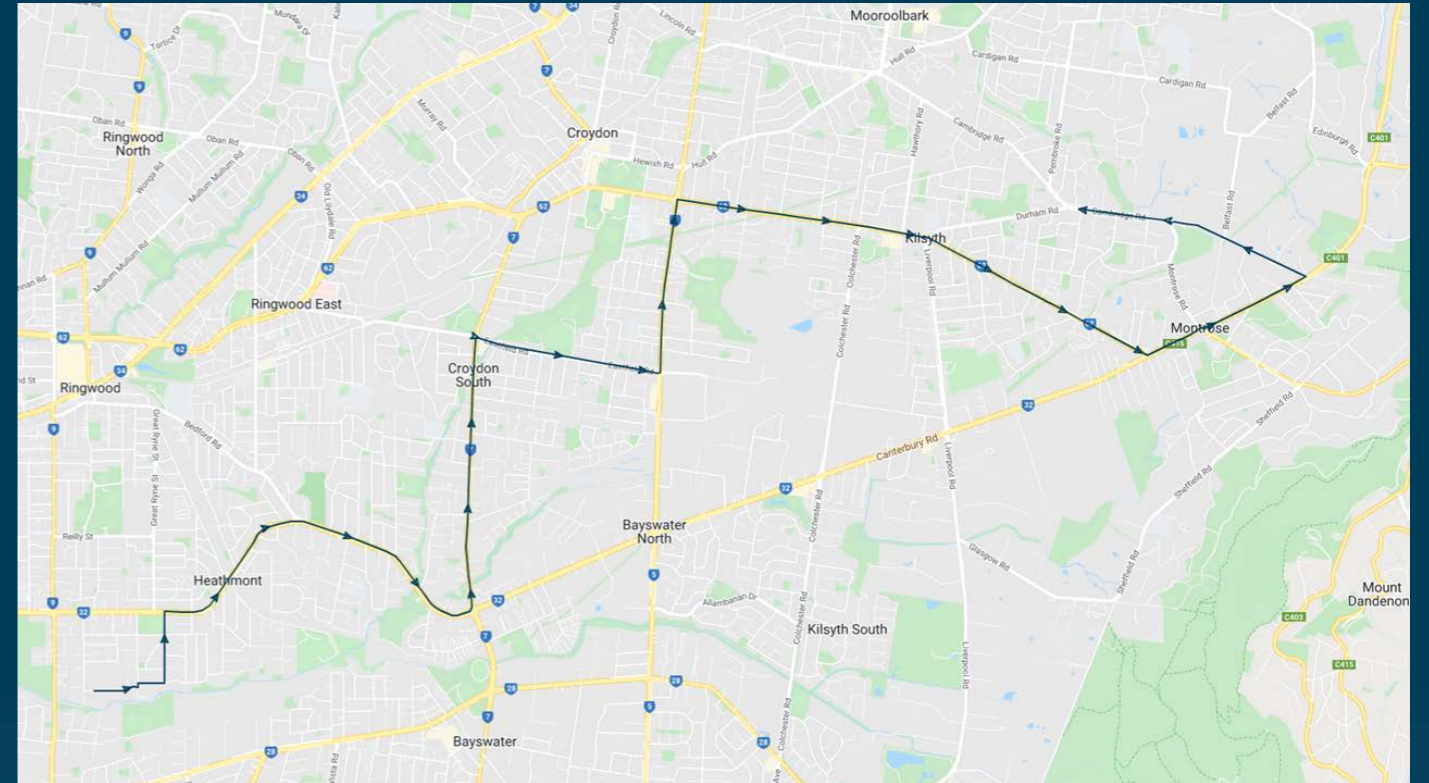

Times listed are estimated times only, it is advised to arrive at your stop earlier than the listed time to avoid missing your bus.

You can also download the Ventura Tracker app to view real time bus locations of all services

Heathmont College

Route: 3434 | Afternoon