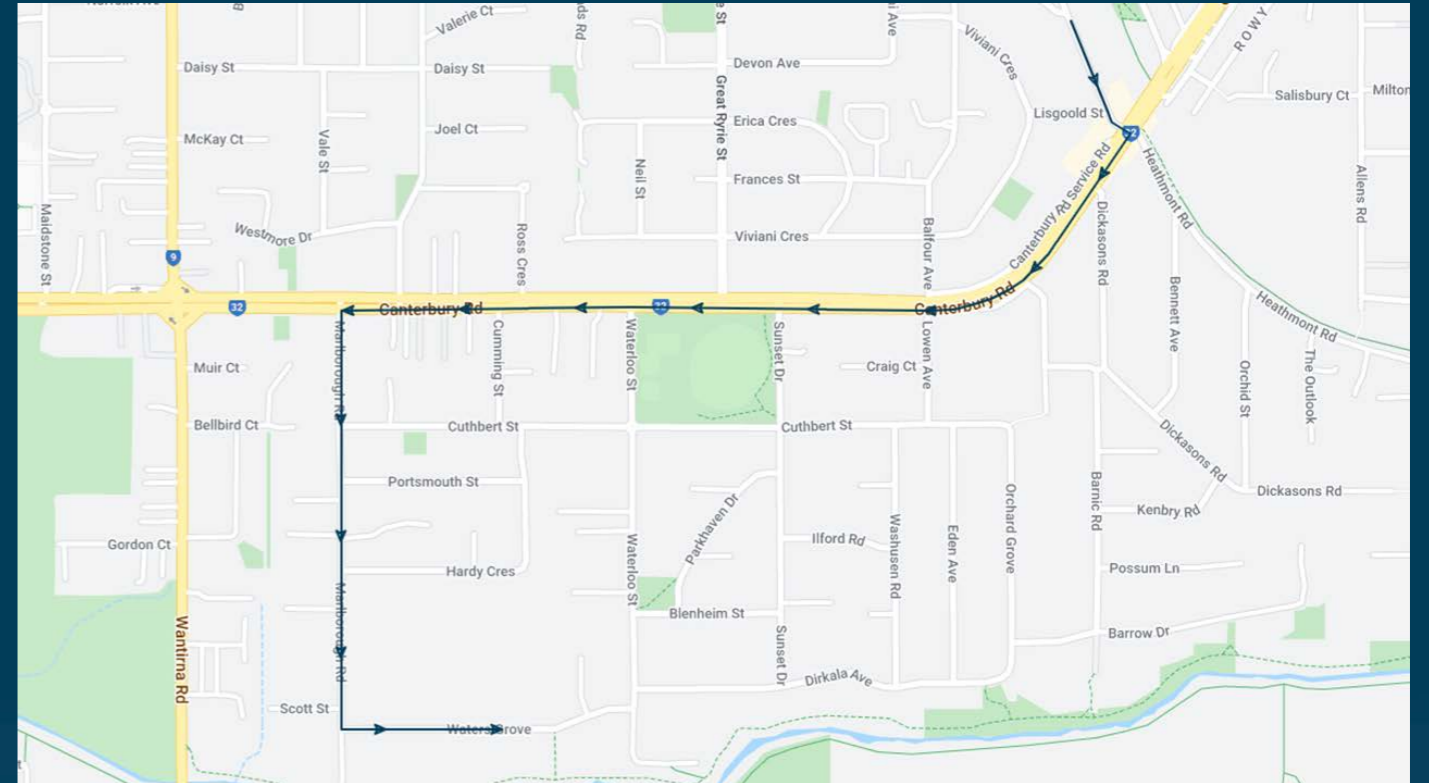

You can also download the Ventura Tracker app to view real time bus locations of all services

### TURN DIRECTIONS

Depart Heathmont Station via Heathmont Road, right Canterbury Road, left Marlborough Road, left Waters Grove to Heathmont College

To view our list of live tracked services, visit [www.venturabus.com.au](http://www.venturabus.com.au)  
 Timetable Printed : 14 March 2024