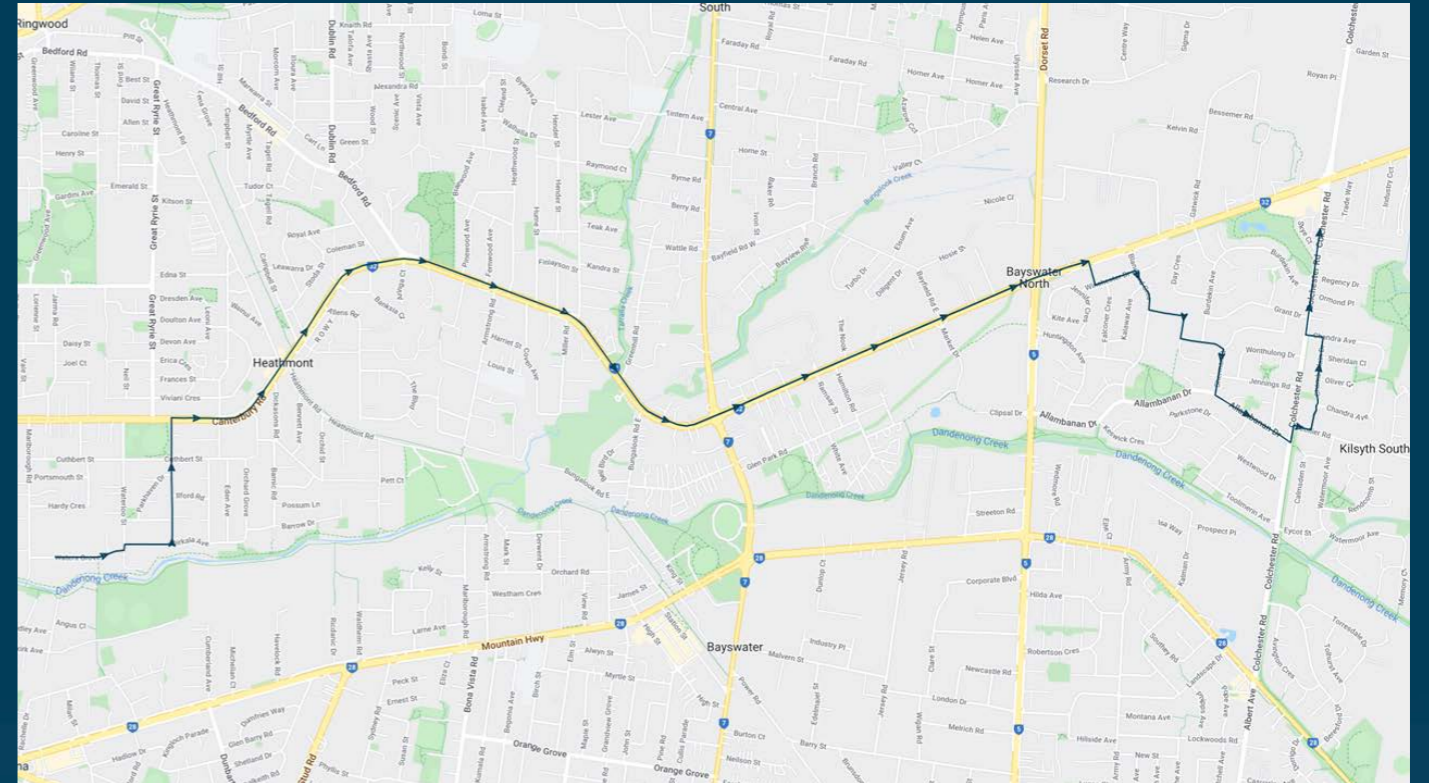

Heathmont College

Route: 2609 | Afternoon

Stop ID	Stop Name	Time	Stop ID	Stop Name	Time
44528	Heathmont College	14:55			
12035	Bayswater Road	15:22			
10273	Bayswater North PS	15:28			
10274	Burdekin Avenue	15:29			
9881	Toolimerin Avenue	15:31			
9880	Colchester Road	15:31			
9879	Colchester Road	15:32			
10279	Canterbury Road	15:35			

Heathmont College

Route: 2609 | Afternoon