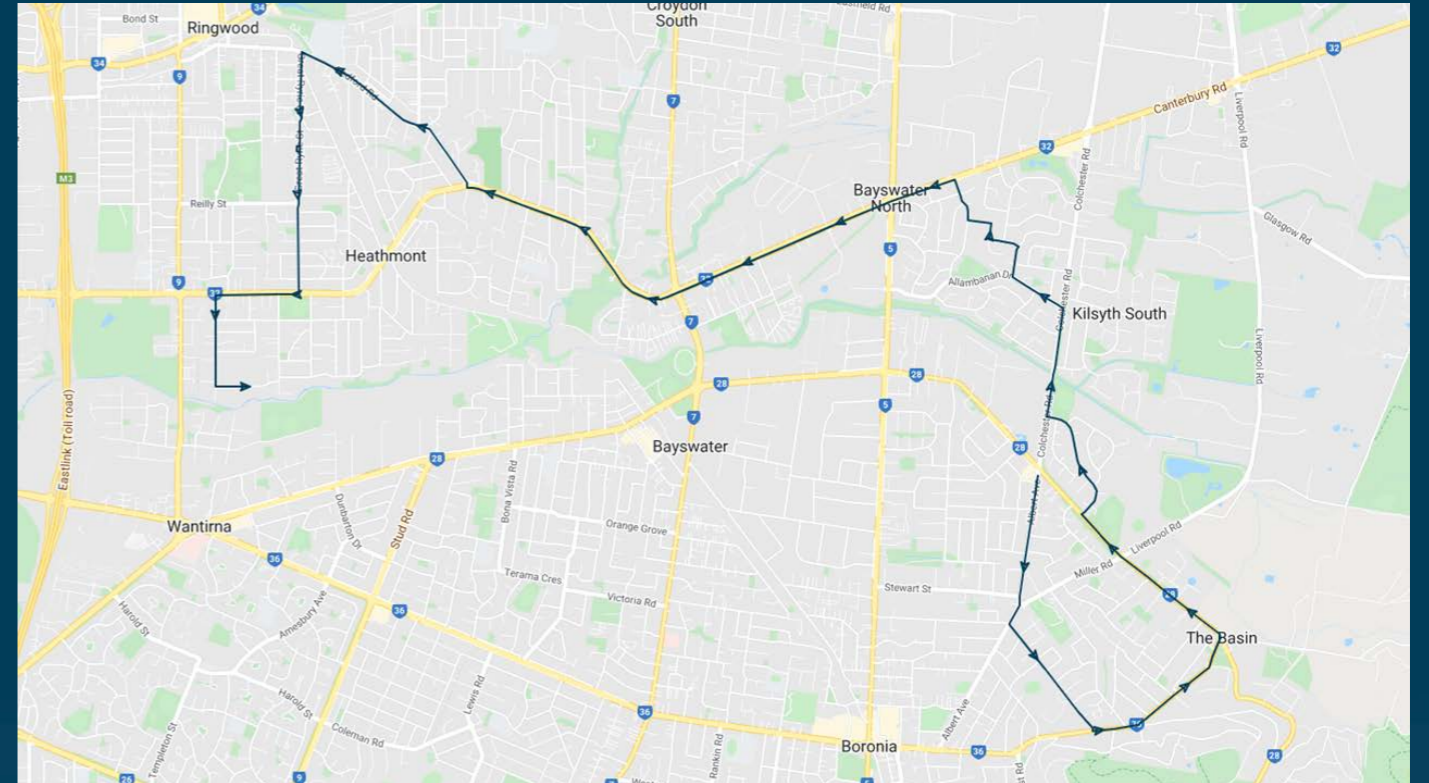

Heathmont College

Route: 2575 | Morning

Stop ID	Stop Name	Time	Stop ID	Stop Name	Time
9867	Mountain Highway	07:45			
9866	Albert Avenue	07:45			
9865	Shalimar Crescent	07:46			
9864	Albert Avenue	07:46			
9863	Mount View Road	07:46			
15844	Carnarvon Avenue	07:49			
15845	Stuart Street	07:49			
15846	Conyers Street	07:50			
15847	St Bernadette's Primary School	07:51			
15848	Goodwin Street	07:52			
8977	Mountain Highway	07:53			
8978	Avington Crescent	07:54			
8979	Colchester Road	07:55			
10266	Colchester Road	07:56			
10267	Toolimerin Avenue	07:57			
10268	Bagora Court	07:57			
9887	Burdekin Avenue	07:58			
12048	Galloway Grove	07:59			
12050	Bayfield Road East	08:02			
12051	Hamilton Road	08:02			
12052	Bayswater Road	08:03			
12053	Canterbury Court	08:04			
12054	Greenhill Road	08:04			
12055	Canterbury Road	08:05			
12056	Fernwood Avenue	08:06			
8732	Fremont Street	08:08			
8731	Myrtle Avenue	08:09			
8730	Lena Grove	08:10			
8282	Aquinas College	08:15			
44529	Heathmont College	08:20			

Times listed are estimated times only, it is advised to arrive at your stop earlier than the listed time to avoid missing your bus.

You can also download the Ventura Tracker app to view real time bus locations of all services

Heathmont College

Route: 2575 | Morning