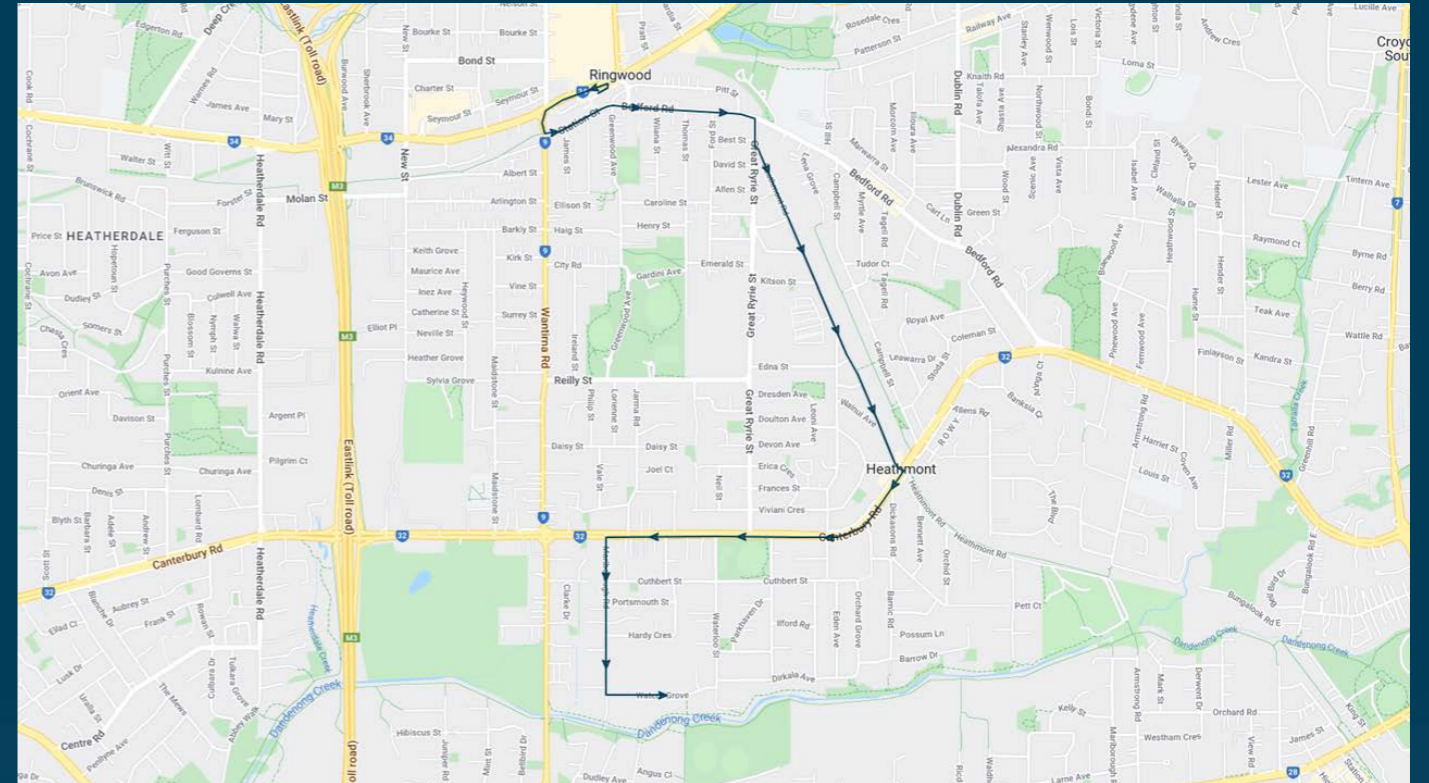

### TURN DIRECTIONS

Via Colchester Road, left Chandra Avenue, right Chamberlain Drive, right Collier Road, left Colchester Road, right Allambanan Drive, right Sherman Drive, left Colbury Road, right Stuart Street, right Blandford Crescent, left Winchester Drive, right Galloway Grove, left Canterbury Road, right Bedford Road, left Great Ryrie Street, right Canterbury Road, left Marlborough Road

To view our list of live tracked services, visit [www.venturabus.com.au](http://www.venturabus.com.au)  
 Timetable Printed : 14 March 2024

# Heathmont College

Route: 2561 | Morning

Stop ID	Stop Name	Time	Stop ID	Stop Name	Time
21256	Ringwood Station	08:25			
8280	Wilana Street	08:27			
8281	Pitt Street	08:28			
12804	Best Street	08:29			
46584	Heathmont Station	08:35			
44528	Heathmont College	08:40			

### TURN DIRECTIONS

Depart Ringwood Station via Maroondah Highway, left Wantirna Road, left Station Street into Bedford, right Great Ryrie Street, left Heathmont Road, right Canterbury Road, left Marlborough Road, left Waters Grove