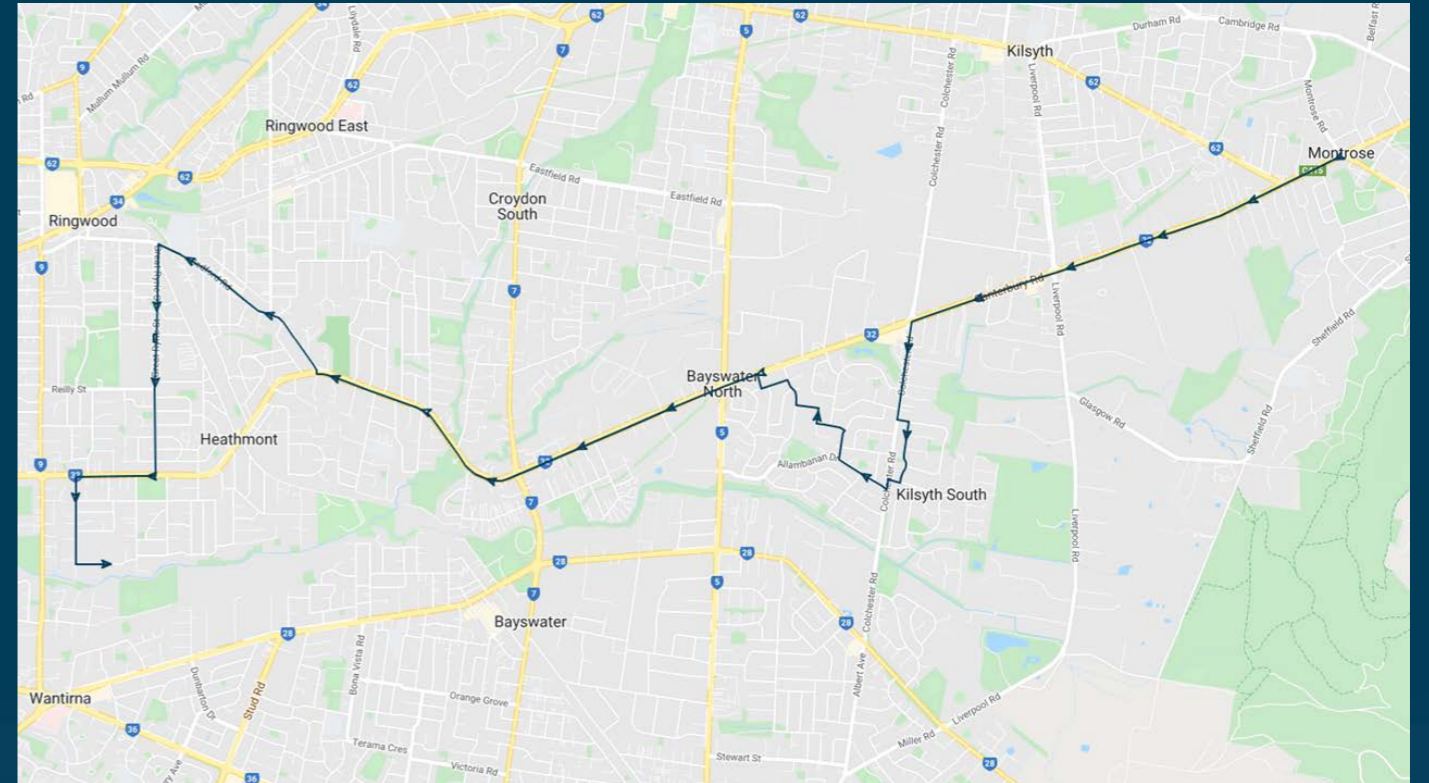

Heathmont College

Route: 2559 | Morning

Stop ID	Stop Name	Time	Stop ID	Stop Name	Time
8937	Montrose Road	07:50			
8938	Montrose CFA	07:50			
11396	Ash Grove	07:51			
12041	Fussell Road	07:52			
12042	Canterbury Road	07:52			
12043	Liverpool Road	07:53			
12044	Canterbury Road	07:54			
12045	Trade Way	07:54			
9892	Trade Way	07:55			
10265	Colchester Road	07:57			
10266	Colchester Road	07:58			
10267	Toolimerin Avenue	07:58			
10268	Bagora Court	07:59			
9887	Burdekin Avenue	08:00			
12050	Bayfield Road East	08:04			
12051	Hamilton Road	08:05			
12052	Bayswater Road	08:06			
12053	Canterbury Court	08:07			
12054	Greenhill Road	08:08			
12055	Canterbury Road	08:09			
12056	Fernwood Avenue	08:10			
8732	Fremont Street	08:13			
8731	Myrtle Avenue	08:14			
8730	Lena Grove	08:15			
8282	Aquinas College	08:20			
44529	Heathmont College	08:25			

Times listed are estimated times only, it is advised to arrive at your stop earlier than the listed time to avoid missing your bus.

You can also download the Ventura Tracker app to view real time bus locations of all services

Heathmont College

Route: 2559 | Morning