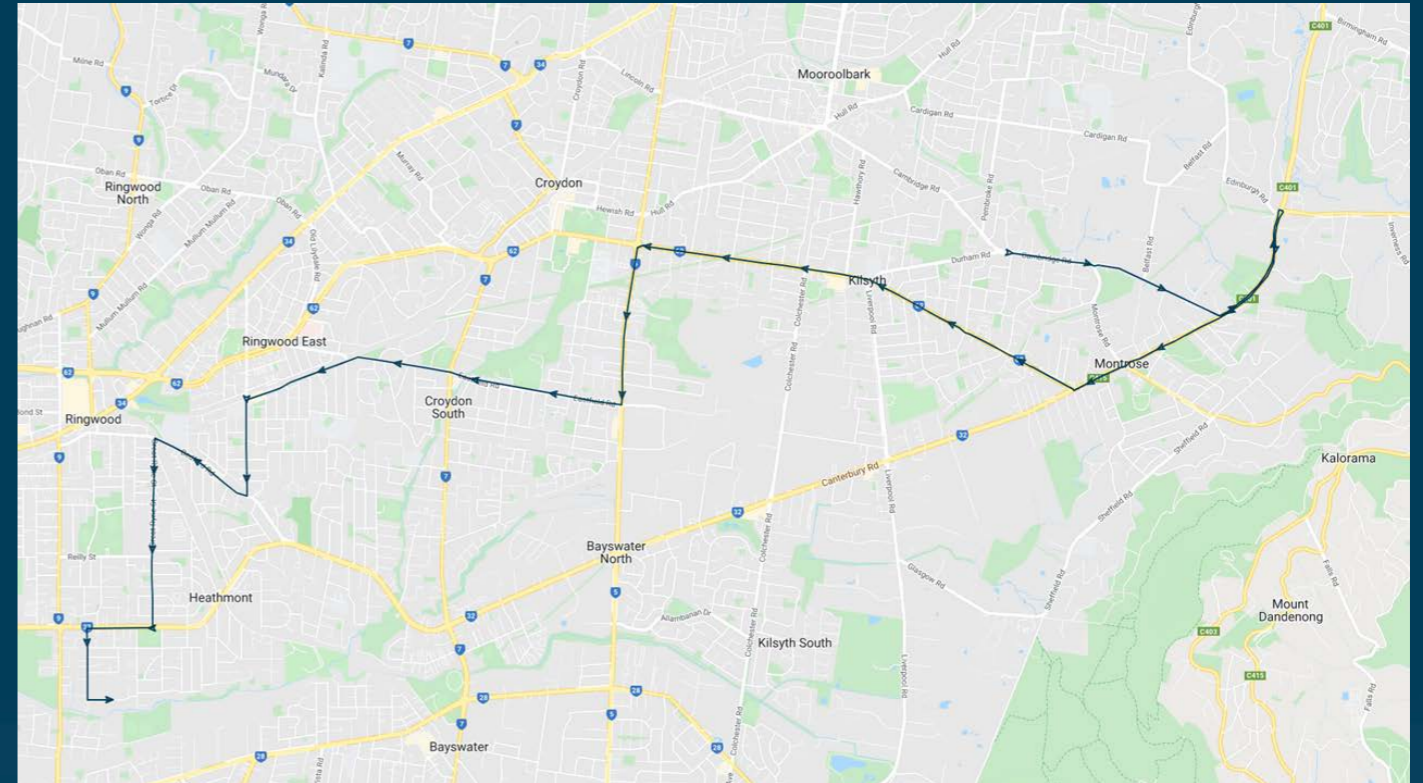

Times listed are estimated times only, it is advised to arrive at your stop earlier than the listed time to avoid missing your bus.

You can also download the Ventura Tracker app to view real time bus locations of all services

Heathmont College

Route: 3431 | Morning