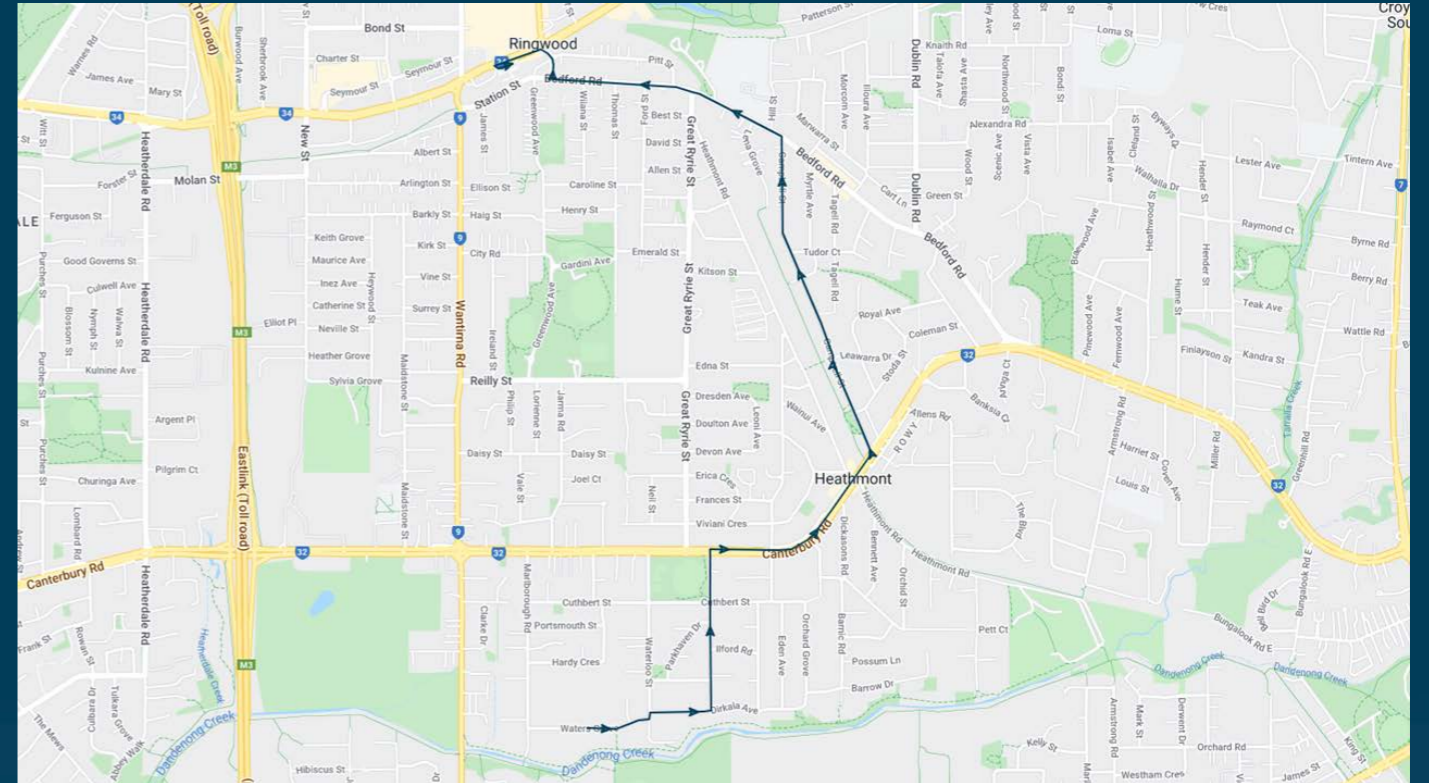

Heathmont College

Route: 2607 | Afternoon

Stop ID	Stop Name	Time	Stop ID	Stop Name	Time

44528	Heathmont College	15:10			
46593	Heathmont Station	15:20			
21318	Ringwood Station	15:30			

Heathmont College

Route: 2607 | Afternoon