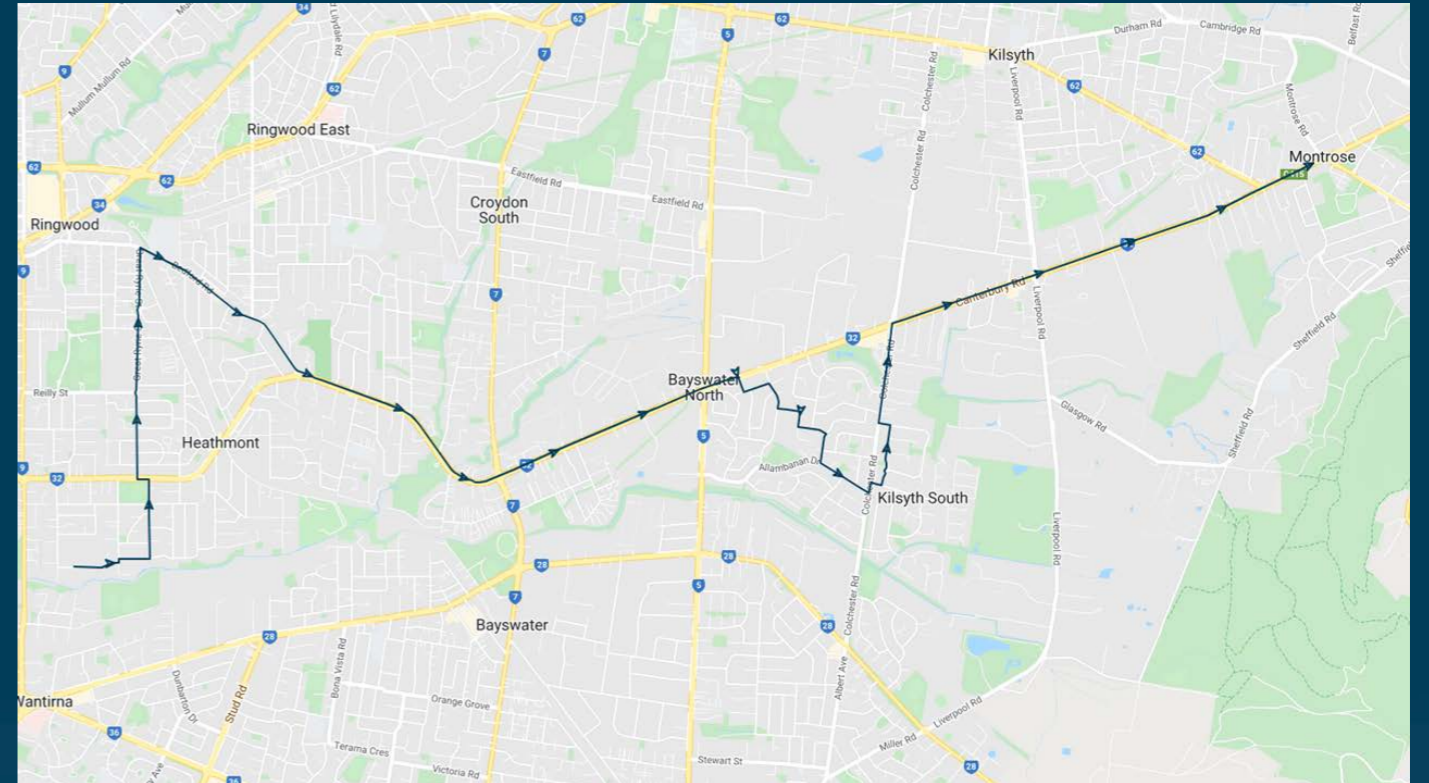

Heathmont College

Route: 2565 | Afternoon

Stop ID	Stop Name	Time	Stop ID	Stop Name	Time
44528	Heathmont College	15:05			
8283	Lena Grove	15:23			
12035	Bayswater Road	15:31			
10273	Bayswater North PS	15:38			
10274	Burdekin Avenue	15:39			
9881	Toolimerin Avenue	15:40			
9880	Colchester Road	15:41			
9879	Colchester Road	15:41			
10279	Canterbury Road	15:44			
12028	Colchester Road	15:45			
46236	Southfork Road	15:47			
12026	Liverpool Road	15:48			
12025	Twobar Place	15:50			
12024	Canterbury Road	15:51			
12023	Mt Dandenong Road	15:53			
22059	Montrose CFA	15:54			
9827	Montrose Road	15:55			

Heathmont College

Route: 2565 | Afternoon