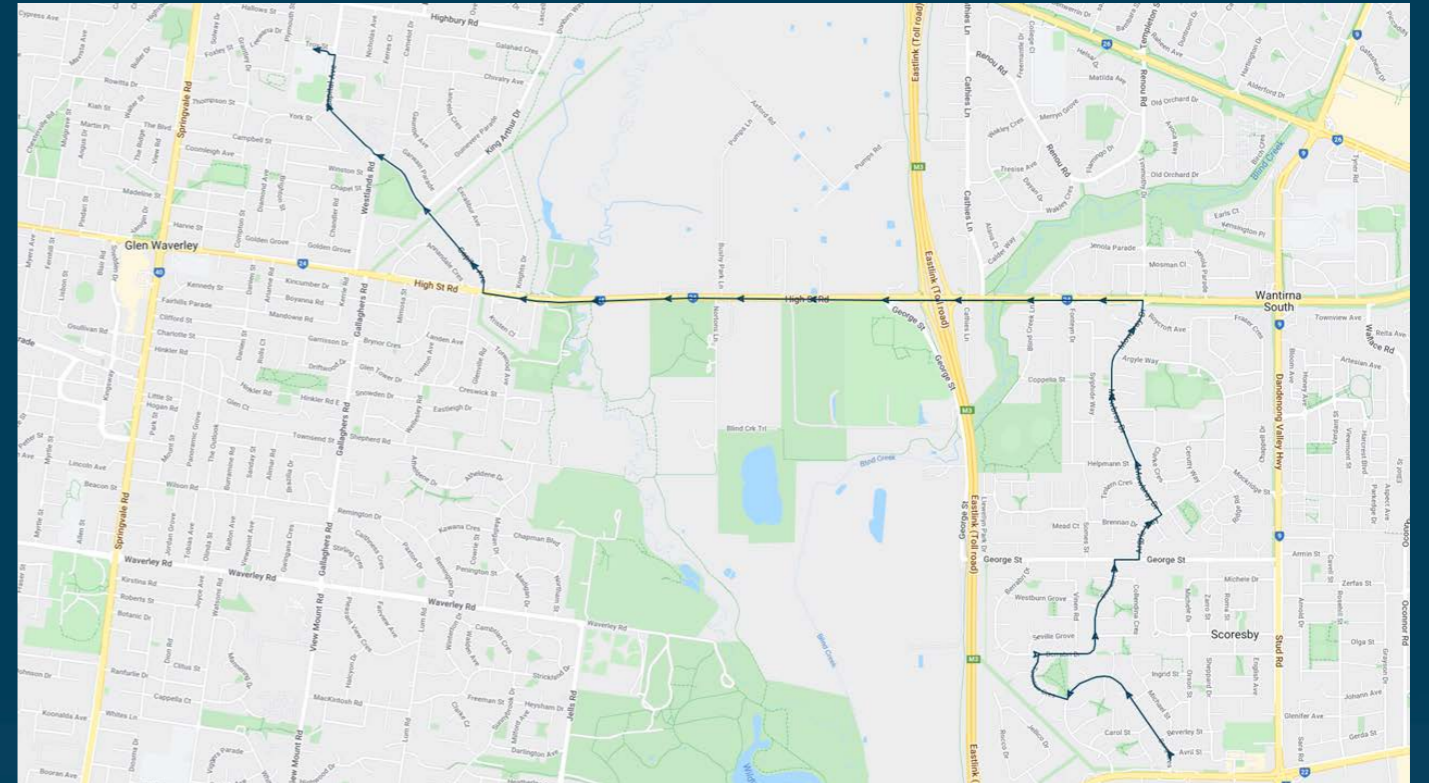

Highvale Secondary College

Route: 1050 | Morning

Stop ID	Stop Name	Time	Stop ID	Stop Name	Time
40168	Ferntree Gully Road	07:40			
16802	Beverley Street	07:40			
16803	Hilary Street	07:41			
16804	Rubens Court	07:42			
16805	Borg Crescent	07:43			
16806	Boyd Court	07:44			
16807	Taunton Crescent	07:45			
16808	Goya Court	07:45			
16809	Julian Avenue	07:46			
16810	George Street	07:47			
16811	George Street	07:48			
16815	Helpmann Street	07:50			
16816	Loxton Avenue	07:51			
16817	Tasman Close	07:52			
16818	Rowena Rise	07:54			
15413	Fonteyn Drive	07:55			
44520	Highvale Secondary College	08:15			

Highvale Secondary College

Route: 1050 | Morning