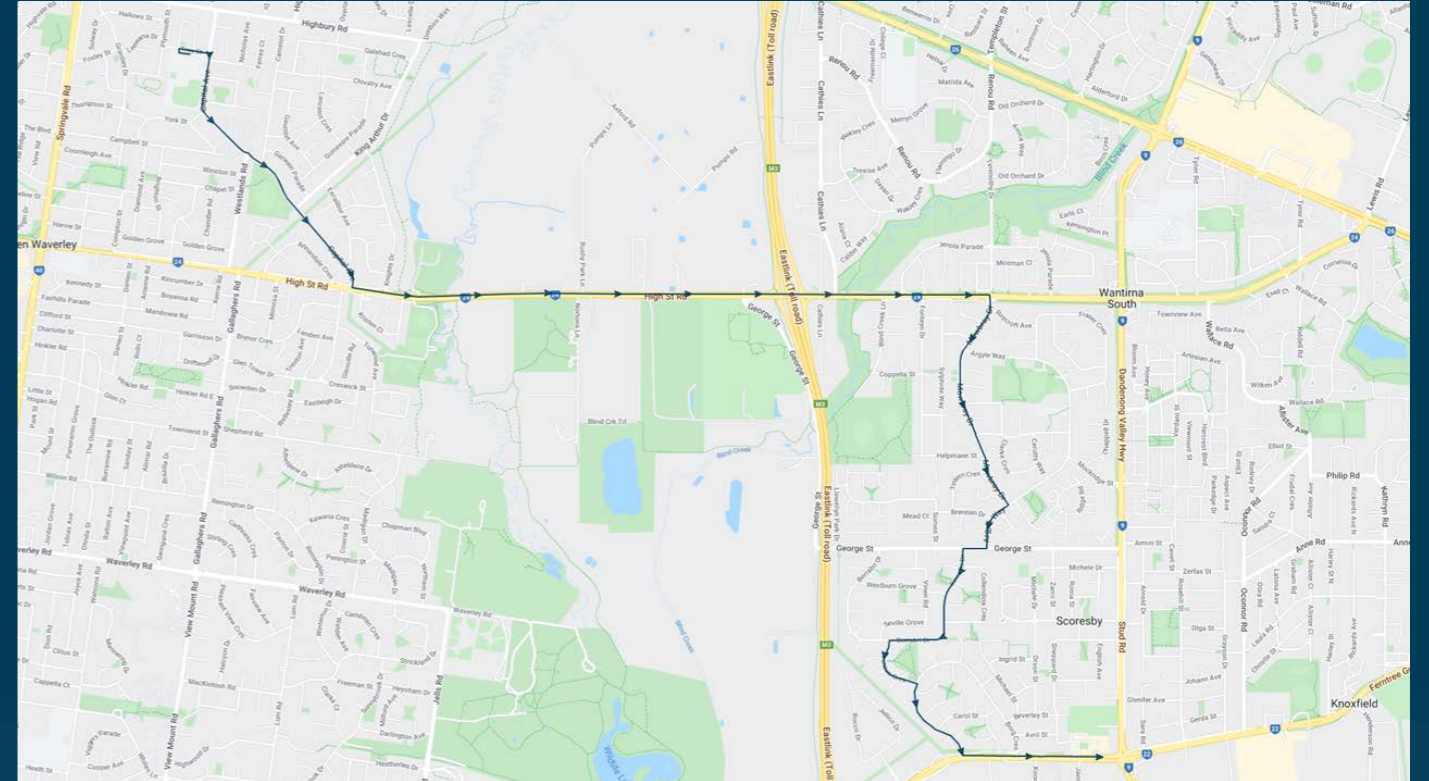

Highvale Secondary College

Route: 1042 | Afternoon

Stop ID	Stop Name	Time	Stop ID	Stop Name	Time
44520	Highvale Secondary College	15:05			
14658	Helpmann Street	15:22			
11771	George Street	15:23			
16808	Goya Court	15:26			
11180	Boyd Court	15:27			
11179	Borg Crescent	15:28			
11178	Sandyk Court	15:28			
11177	Carol Street	15:29			
14426	Borg Crescent	15:30			
14425	Borg Crescent	15:31			
14424	Stud Road	15:33			

Highvale Secondary College

Route: 1042 | Afternoon