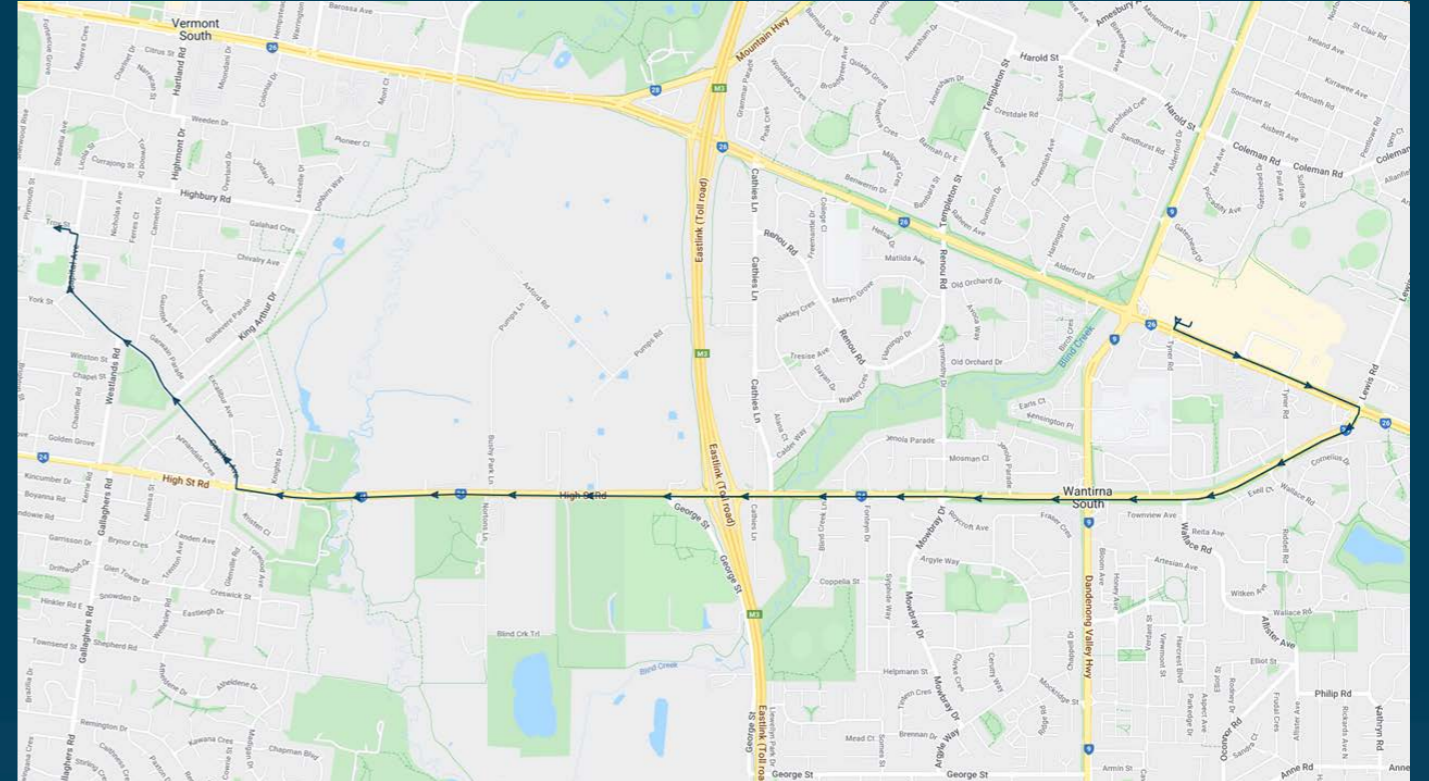

Highvale Secondary College

Route: 1057 | Morning

Stop ID	Stop Name	Time	Stop ID	Stop Name	Time
19632	Knox City	07:50			
8262	Capital City Boulevard	07:51			
15405	Burwood Highway	07:52			
15406	Ravenhill Way	07:53			
15407	Huntingdon Drive	07:54			
15408	Wallace Road	07:55			
15410	Latvian Retirement Village	07:56			
15411	Jenola Parade	07:56			
15412	Mowbray Drive	07:57			
15413	Fonteyn Drive	07:58			
22771	Blind Creek Lane	07:59			
15830	Cathies Lane	08:00			
44086	Eastlink	08:00			
15828	Dandenong Valley Parklands	08:02			
15827	Nortons Lane	08:03			
44520	Highvale Secondary College	08:10			

Highvale Secondary College

Route: 1057 | Morning