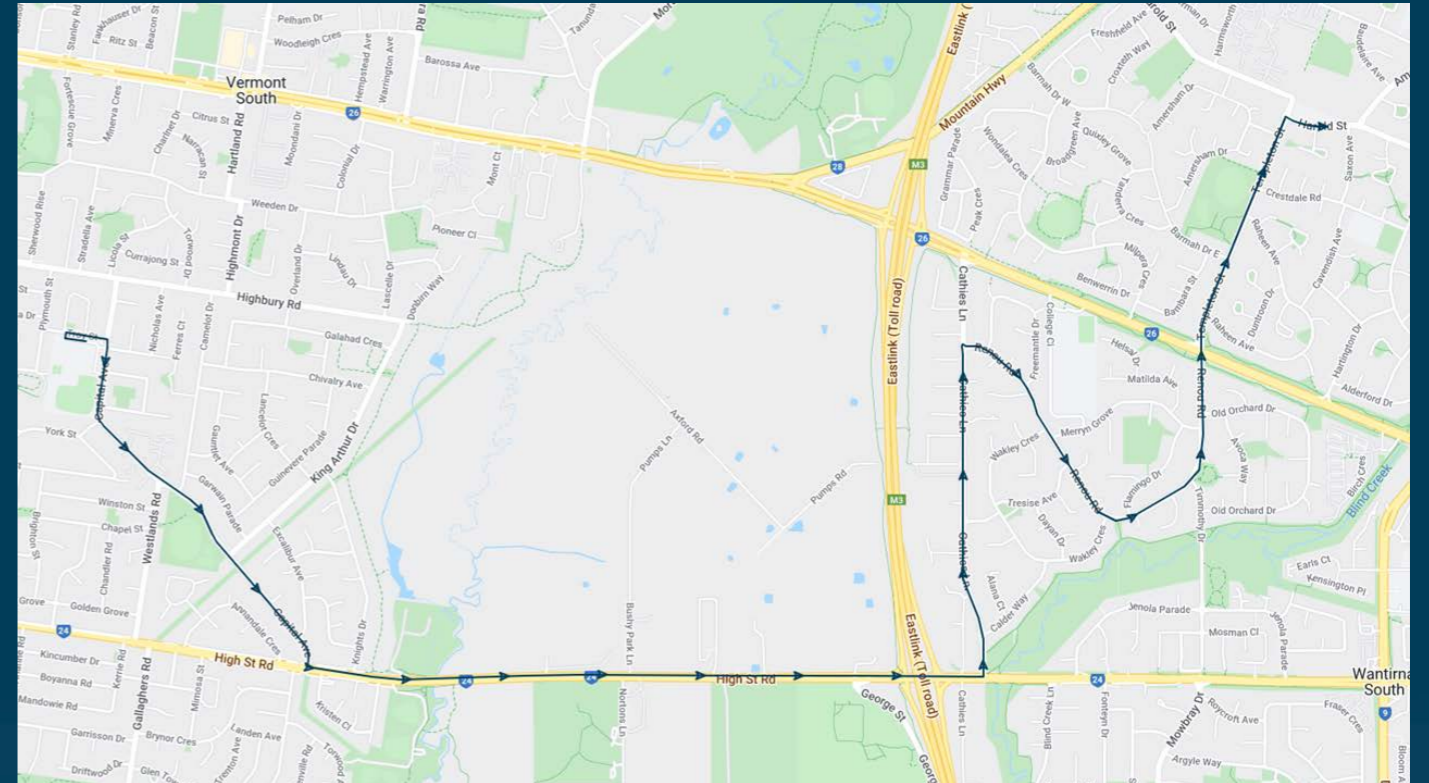

Highvale Secondary College

Route: 1059 | Afternoon

Stop ID	Stop Name	Time	Stop ID	Stop Name	Time
44520	Highvale Secondary College	15:05			
15459	High Street Road	15:15			
15460	Tandragee Close	15:16			
15461	Sylvana St	15:17			
15462	Alexis Court	15:18			
16691	Burwood Highway	15:24			
16692	Raheen Avenue	15:24			
16693	Templeton Reserve	15:25			
16694	Marlo St	15:26			
44625	Wantirna College	15:27			

Highvale Secondary College

Route: 1059 | Afternoon