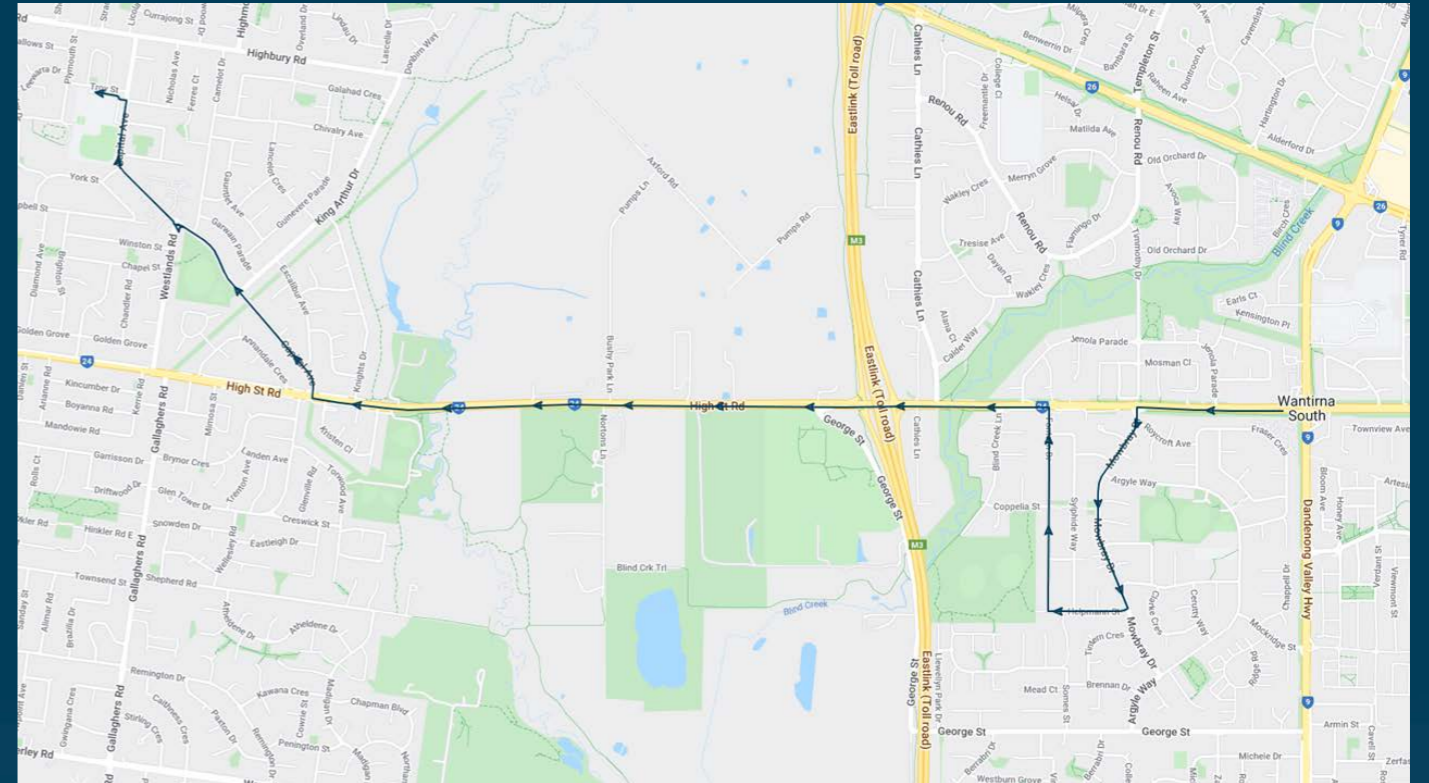

To view our list of live tracked services, visit [www.venturabus.com.au](http://www.venturabus.com.au)  
 Timetable Printed : 14 March 2024

Times listed are estimated times only, it is advised to arrive at your stop earlier than the listed time to avoid missing your bus.

You can also download the Ventura Tracker app to view real time bus locations of all services

# Highvale Secondary College

Route: 1051 | Morning

Stop ID	Stop Name	Time	Stop ID	Stop Name	Time
19632	Knox City	07:50			
8262	Capital City Boulevard	07:51			
15405	Burwood Highway	07:52			
15406	Ravenhill Way	07:53			
15407	Huntingdon Drive	07:54			
15408	Wallace Road	07:55			
15410	Latvian Retirement Village	07:56			
15411	Jenola Parade	07:56			
15412	Mowbray Drive	07:57			
15413	Fonteyn Drive	07:58			
22771	Blind Creek Lane	07:59			
15830	Cathies Lane	08:00			
44086	Eastlink	08:00			
15828	Dandenong Valley Parklands	08:02			
15827	Nortons Lane	08:03			
44520	Highvale Secondary College	08:10			

## TURN DIRECTIONS

Via High Street Road, left Mowbray Drive, right Helpmann Street, right Fonteyn Drive, left High Street Road, right Capital Avenue to Highvale Secondary College

To view our list of live tracked services, visit [www.venturabus.com.au](http://www.venturabus.com.au)  
 Timetable Printed : 14 March 2024