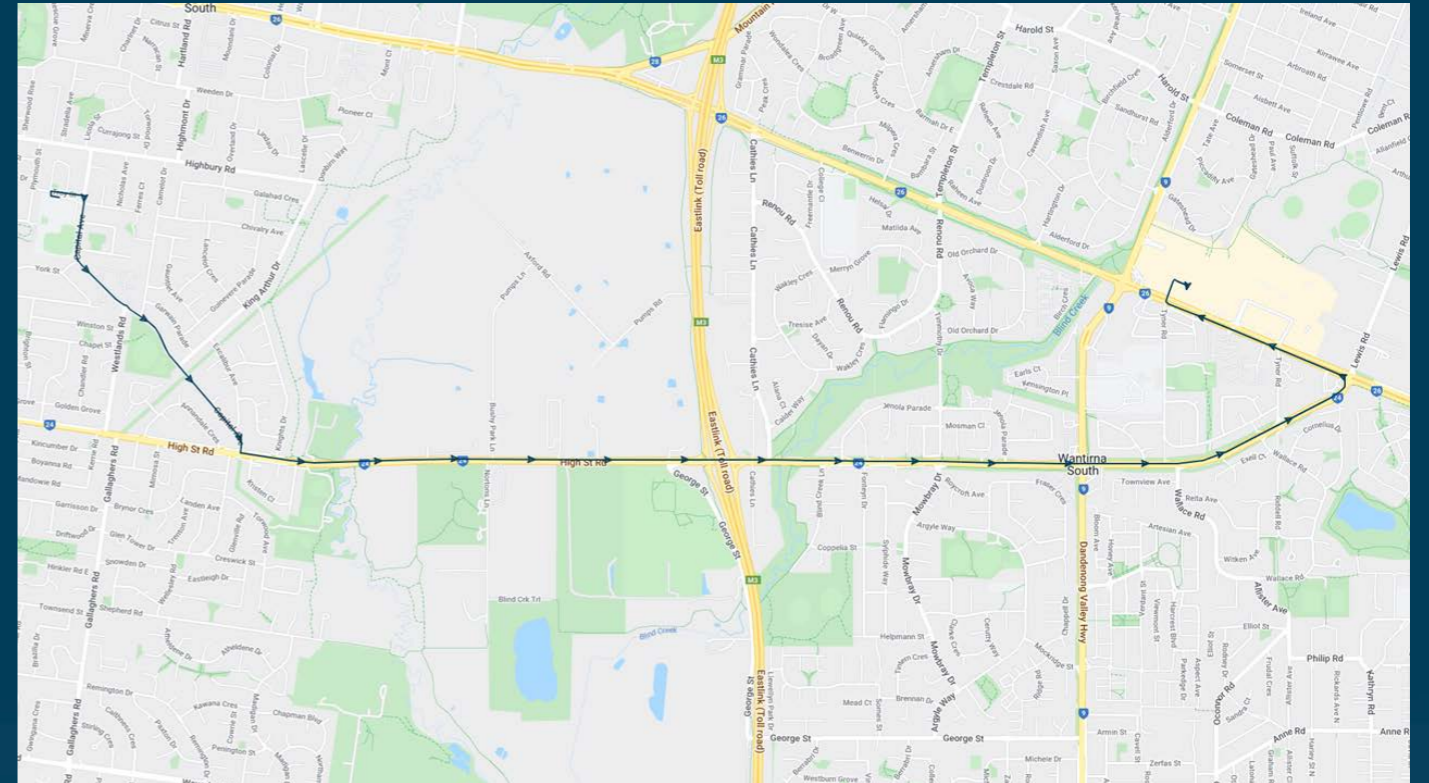

Highvale Secondary College

Route: 1089 | Afternoon

Stop ID	Stop Name	Time	Stop ID	Stop Name	Time
44520	Highvale Secondary College	15:05			
22770	Cathies Lane	15:12			
15787	Blind Creek Lane	15:13			
14716	Fonteyn Drive	15:13			
15785	Mowbray Drive	15:14			
15784	Jenola Parade	15:14			
15783	Latvian Retirement Village	15:15			
15782	Stud Road	15:15			
15781	Wolf Street	15:15			
15780	Wallace Road	15:16			
15779	Ravenhill Way	15:16			
8706	High Street Road	15:17			
16067	Lynne Avenue	15:19			
40358	Knox City	15:20			

Highvale Secondary College

Route: 1089 | Afternoon