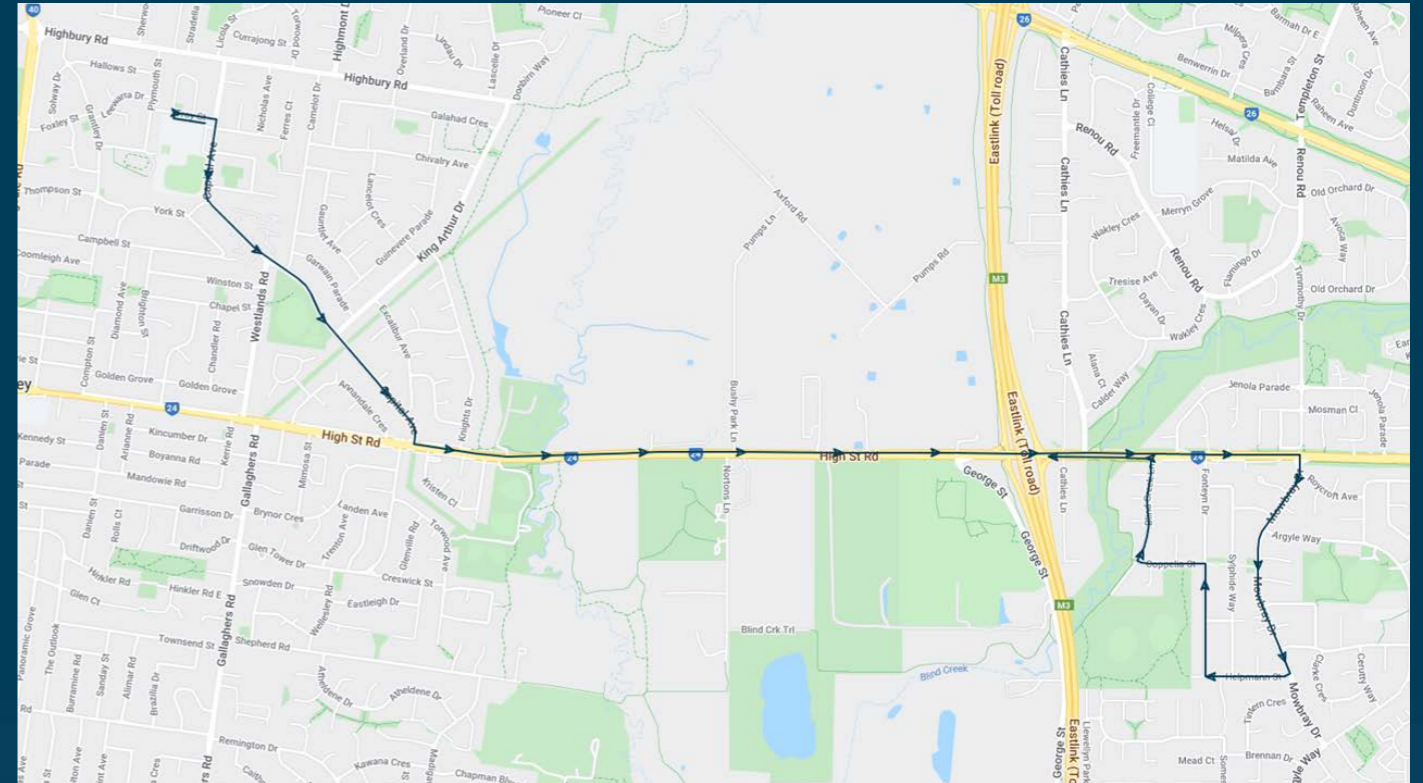

Highvale Secondary College

Route: 1082 | Afternoon

Stop ID	Stop Name	Time	Stop ID	Stop Name	Time
44520	Highvale Secondary College	15:05			
14716	Fonteyn Dr/High Street Rd	15:13			
14715	Roycroft Ave/Mowbray Dr	15:14			
14700	Tasman Ct/Mowbray Dr	15:15			
14694	Amour Ct/Mowbray Dr	15:16			
44628	High St/Blind Creek Lane	15:19			

Highvale Secondary College

Route: 1082 | Afternoon