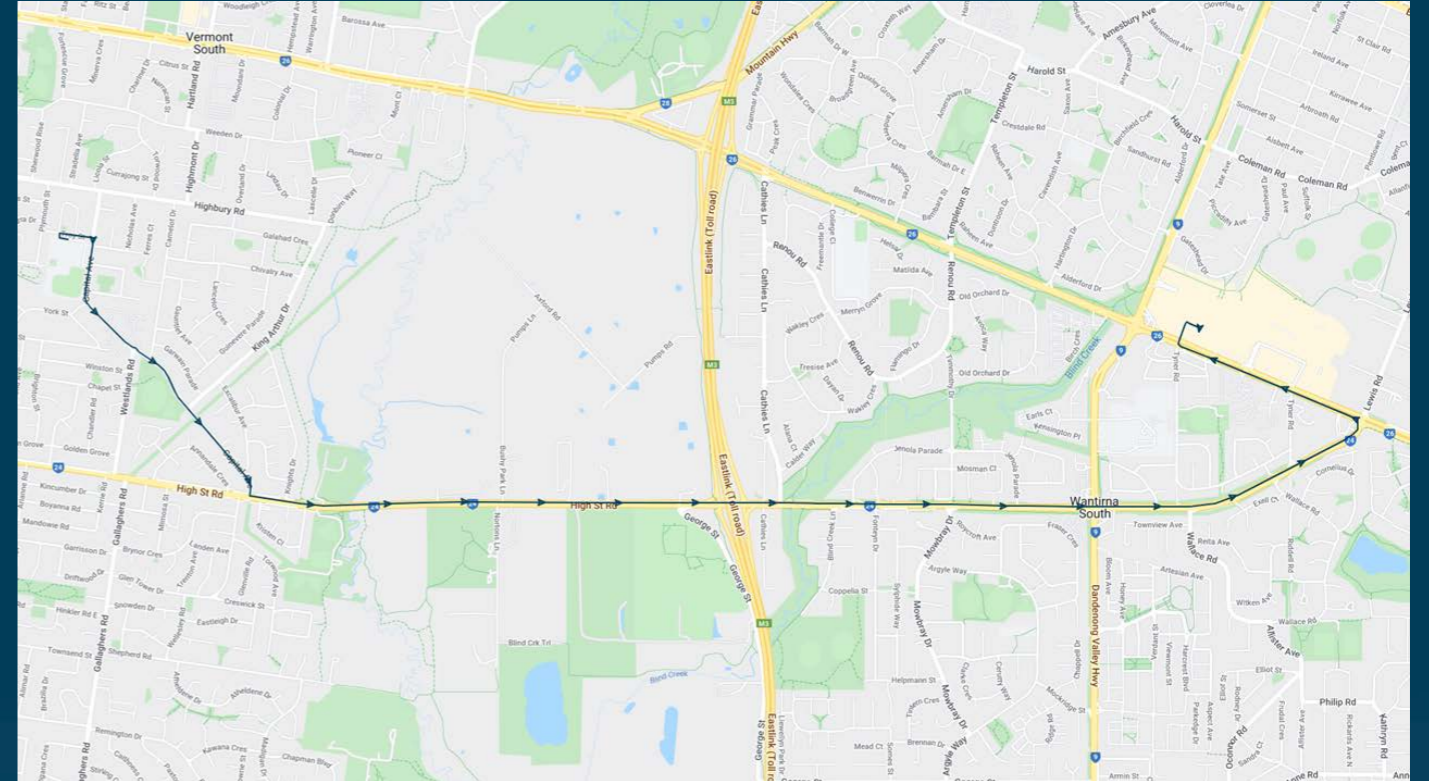

# Highvale Secondary College

Route: 1036 | Afternoon

Stop ID	Stop Name	Time	Stop ID	Stop Name	Time
44520	Highvale Secondary College	15:05			
22770	Cathies Lane	15:15			
15787	Blind Creek Lane	15:15			
14716	Fonteyn Drive	15:16			
15785	Mowbray Drive	15:17			
15784	Jenola Parade	15:17			
15783	Latvian Retirement Village	15:18			
15782	Stud Road	15:18			
15781	Wolf Street	15:19			
15780	Wallace Road	15:20			
15779	Ravenhill Way	15:20			
8706	High Street Road	15:22			
16067	Lynne Avenue	15:23			
40358	Knox City	15:25			

# Highvale Secondary College

Route: 1036 | Afternoon

### TURN DIRECTIONS

Depart Highvale Secondary College via Capital Avenue, left High Street Road to Cathies Lane, left Burwood Highway, right into Knox City

To view our list of live tracked services, visit [www.venturabus.com.au](http://www.venturabus.com.au)  
 Timetable Printed : 14 March 2024

# Highvale Secondary College

Route: 1042 | Afternoon

Stop ID	Stop Name	Time	Stop ID	Stop Name	Time
44520	Highvale Secondary College	15:05			
14658	Helpmann Street	15:22			
11771	George Street	15:23			
16808	Goya Court	15:26			
11180	Boyd Court	15:27			
11179	Borg Crescent	15:28			
11178	Sandyk Court	15:28			
11177	Carol Street	15:29			
14426	Borg Crescent	15:30			
14425	Borg Crescent	15:31			
14424	Stud Road	15:33			