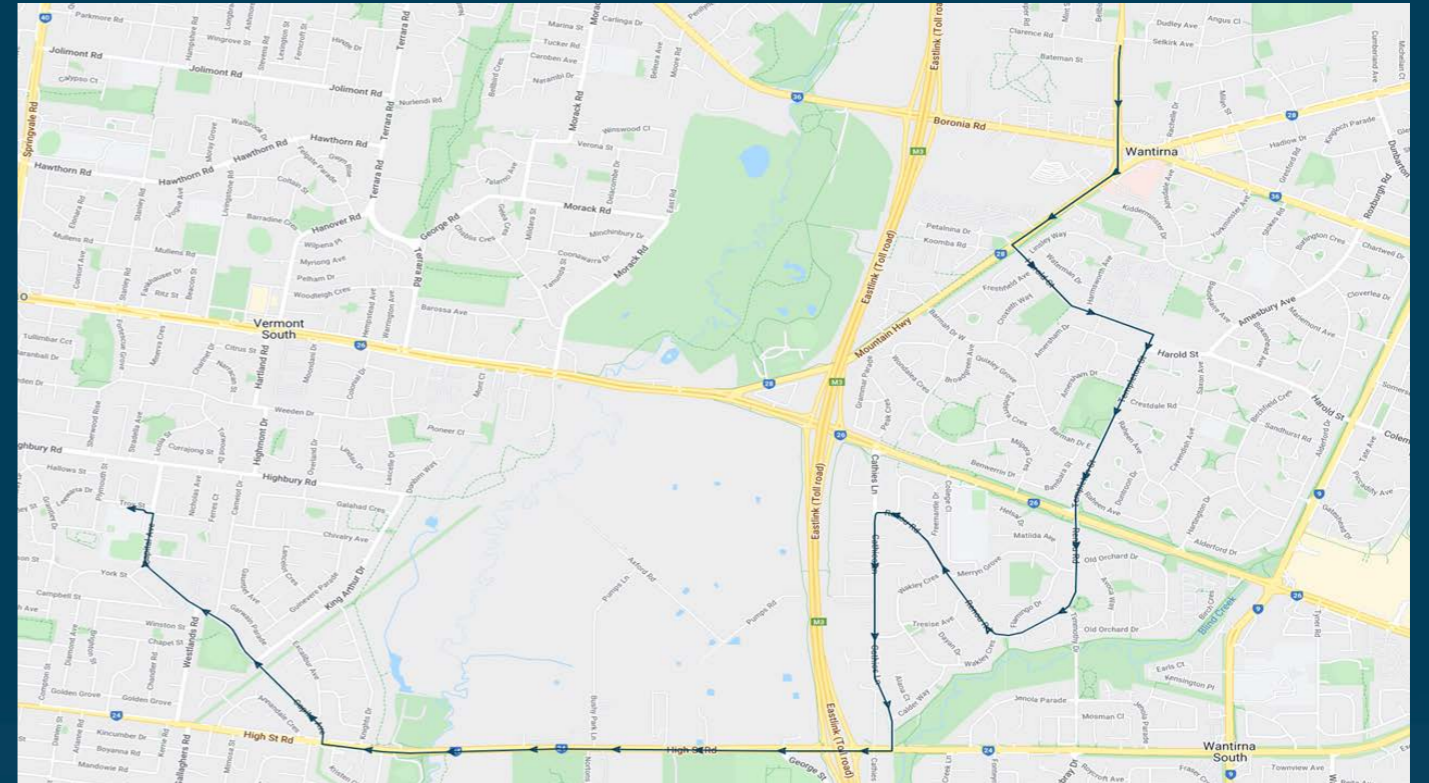

Highvale Secondary College

Route: 1084 | Morning

Stop ID	Stop Name	Time	Stop ID	Stop Name	Time
15230	Selkirk Avenue	07:45			
15229	Garrison Gr	07:46			
16682	Boronia Road	07:46			
16683	Knox Private Hospital	07:46			
16684	Harold Street	07:47			
16685	Linsley Way	07:48			
16686	Clearview Drive	07:49			
16687	Salford Park Ret Village	07:50			
16689	Marlo St	07:50			
16690	Templeton Reserve	07:51			
23265	Raheen Avenue	07:52			
15929	Miriam Close	07:56			
15928	Alexis Court	07:57			
15833	Sylvana St	07:58			
15832	Tandragee Close	07:59			
15831	High Street Road	07:59			
44520	Highvale Secondary College	08:10			

Highvale Secondary College

Route: 1084 | Morning