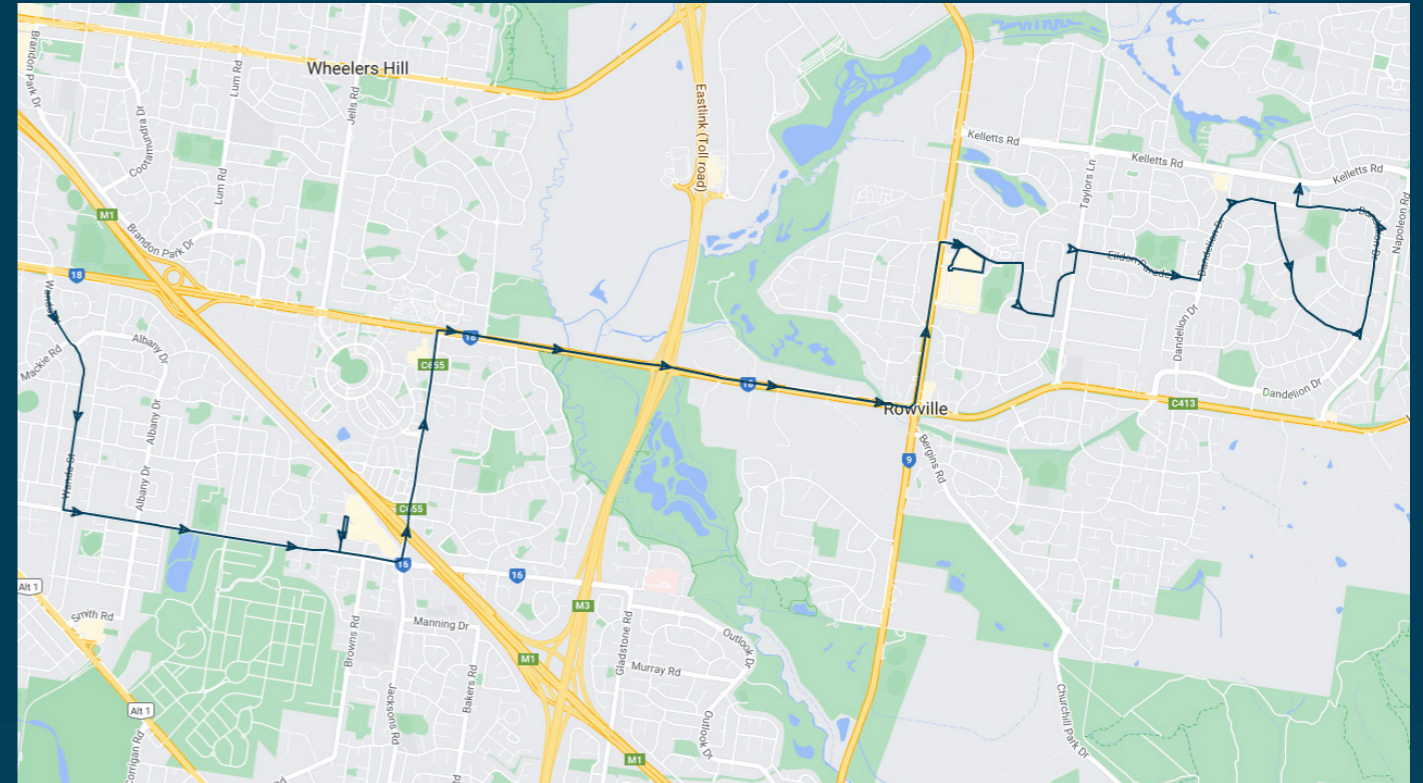

Times listed are estimated times only, it is advised to arrive at your stop earlier than the listed time to avoid missing your bus.

You can also download the Ventura Tracker app to view real time bus locations of all services

Mazenod College

Route: 2246 | Afternoon