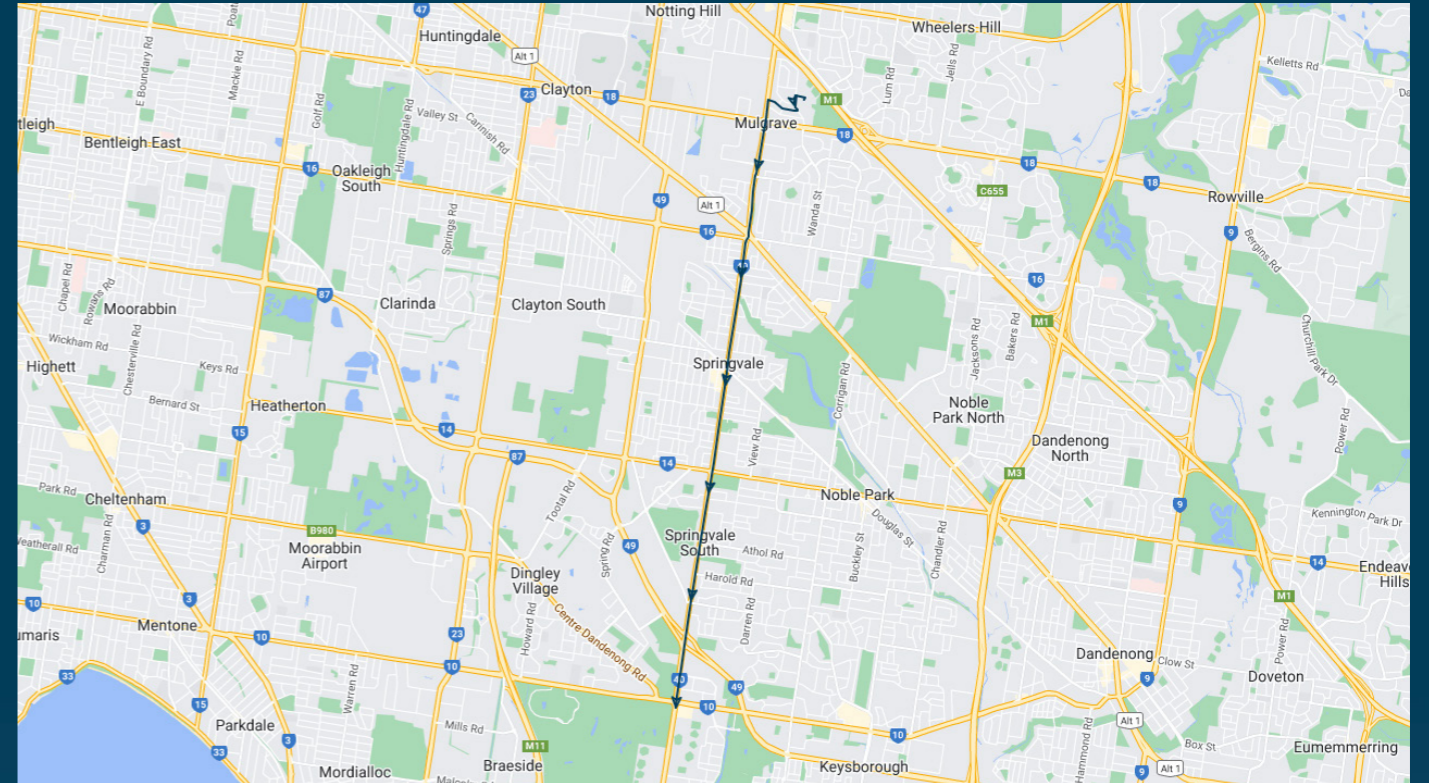

Mazenod College

Route: 2242 | Afternoon

Stop ID	Stop Name	Time	Stop ID	Stop Name	Time
44578	Mazenod College	15:20			
13679	Clunies Ross Cres/Springvale Rd	15:21			
13680	Wellington Rd/Springvale Rd	15:21			
13681	Mackie Rd/Springvale Rd	15:21			
22330	Seaview Cres/Springvale Rd	15:21			
13683	Princes Hwy/Springvale Rd	15:21			
2003	Fairview St/Springvale Rd	15:26			
2004	Kemp St/Springvale Rd	15:26			
2005	Pullen Ct/Springvale Rd	15:27			
2006	Warner Reserve/Springvale Rd	15:27			
2007	Rosalie St/Springvale Rd	15:28			
2009	Springvale Station/Springvale Rd	15:29			
42750	Ash Gr/Springvale Rd	15:30			
2012	Springvale Library/Springvale Rd	15:31			
2013	Killester College/Springvale Rd	15:31			
2015	Heatherton Rd/Springvale Rd	15:32			
2016	Glenwood Dr/Springvale Rd	15:33			
2017	Kilberry Ave/Springvale Rd	15:34			
2897	Mackay St/Springvale Rd	15:34			
2896	Harold Rd/Springvale Rd	15:34			
2895	Andelon Way/Springvale Rd	15:34			
2894	Coomoora Rd/Springvale Rd	15:34			
2893	Southpark Cl/Springvale Rd	15:34			
2892	Keysborough Ave/Springvale Rd	15:34			
3637	Springvale Rd/Cheltenham Rd	15:40			

Mazenod College

Route: 2242 | Afternoon