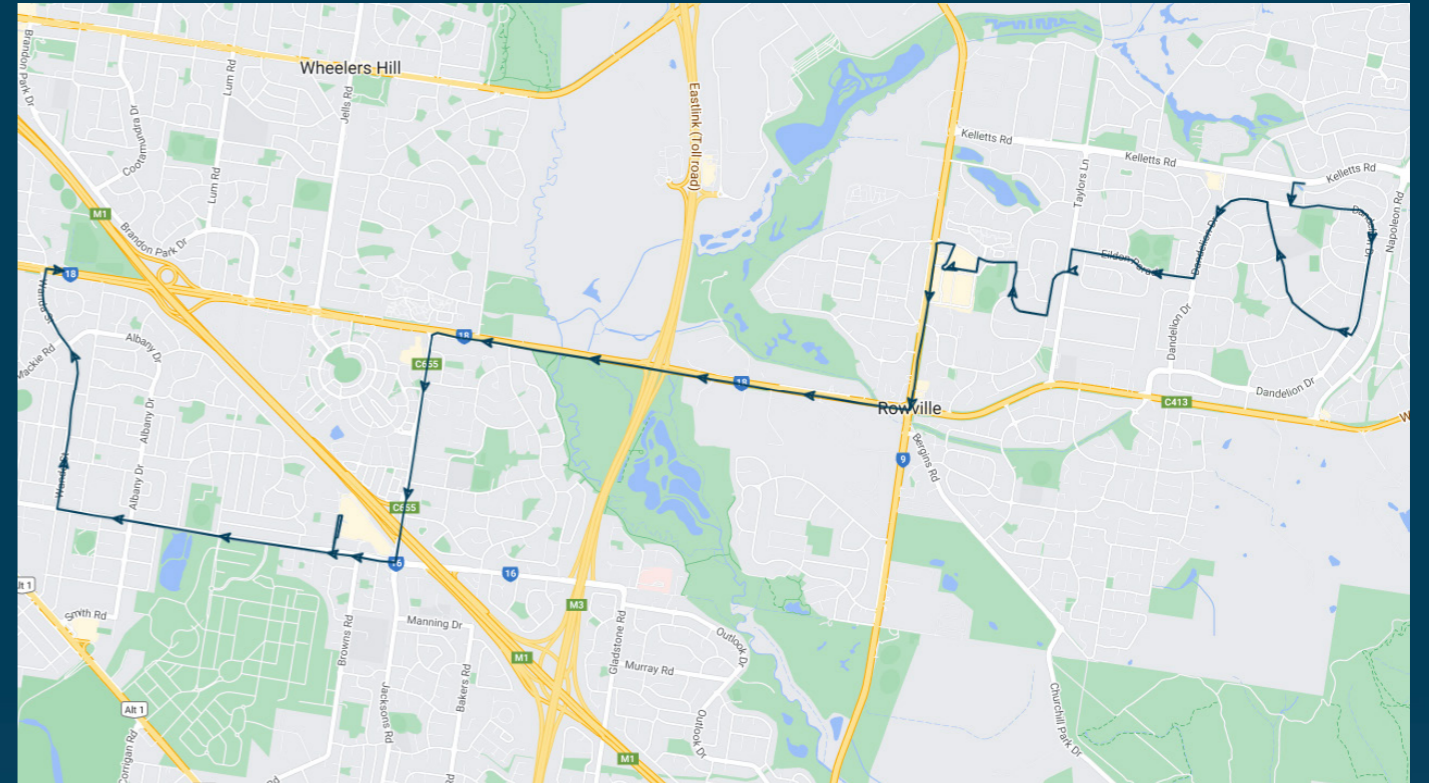

Times listed are estimated times only, it is advised to arrive at your stop earlier than the listed time to avoid missing your bus.

You can also download the Ventura Tracker app to view real time bus locations of all services

Mazenod College

Route: 2245 | Morning