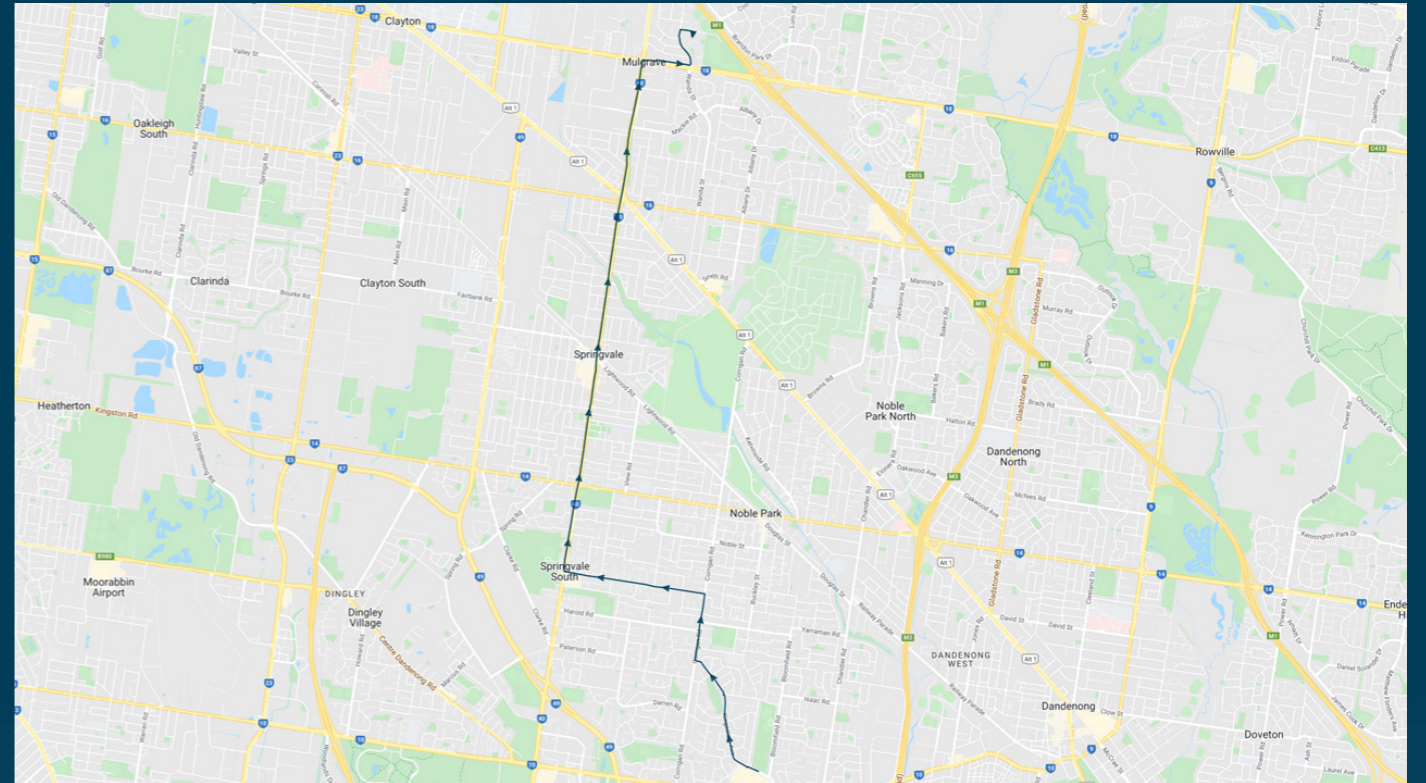

Mazenod College

Route: 2205 | Morning

Stop ID	Stop Name	Time	Stop ID	Stop Name	Time
3301	Parkmore SC/Kingsclere Ave	07:45			
3302	Grayling Cres/Kingsclere Ave	07:45			
3303	Balgowlah Ave/Kingsclere Ave	07:46			
3476	Turramura Dr/Kingsclere Ave	07:46			
1652	Wahroonga Ave/Kingsclere Ave	07:47			
3306	Parramatta Cres/Kingsclere Ave	07:49			
1650	Walnut Cres/Corrigan Rd	07:49			
1649	Simon Ave/Corrigan Rd	07:50			
1648	Corrigan Rd/Athol Rd	07:51			
1647	Jeffery Ave/Athol Rd	07:52			
1646	Noble St/Athol Rd	07:53			
1645	Mackay St/Athol Rd	07:54			
1644	Parker St/Athol Rd	07:54			
1643	Athol Road Primary School/Athol Rd	07:56			
1642	Kilberry Ave/Springvale Rd	07:57			
418	Ealing Cres/Springvale Rd	07:58			
419	Clapham Ave/Springvale Rd	07:59			
421	Armstrong St/Springvale Rd	08:00			
422	Boonah St/Springvale Rd	08:01			
1635	St James Ave/Springvale Rd	08:02			
1634	Springvale Station/Springvale Rd	08:03			
1632	Watt St/Springvale Rd	08:04			
1631	Stephenson St/Springvale Rd	08:04			
1630	Hope St/Springvale Rd	08:05			
39619	Centre Rd/Springvale Rd	08:05			
12495	Wilma Ave/Springvale Rd	08:05			
12496	Seaview Cres/Springvale Rd	08:05			
12497	Miles St/Springvale Rd	08:05			
44578	Mazenod College	08:12			

Times listed are estimated times only, it is advised to arrive at your stop earlier than the listed time to avoid missing your bus.

You can also download the Ventura Tracker app to view real time bus locations of all services

Mazenod College

Route: 2205 | Morning