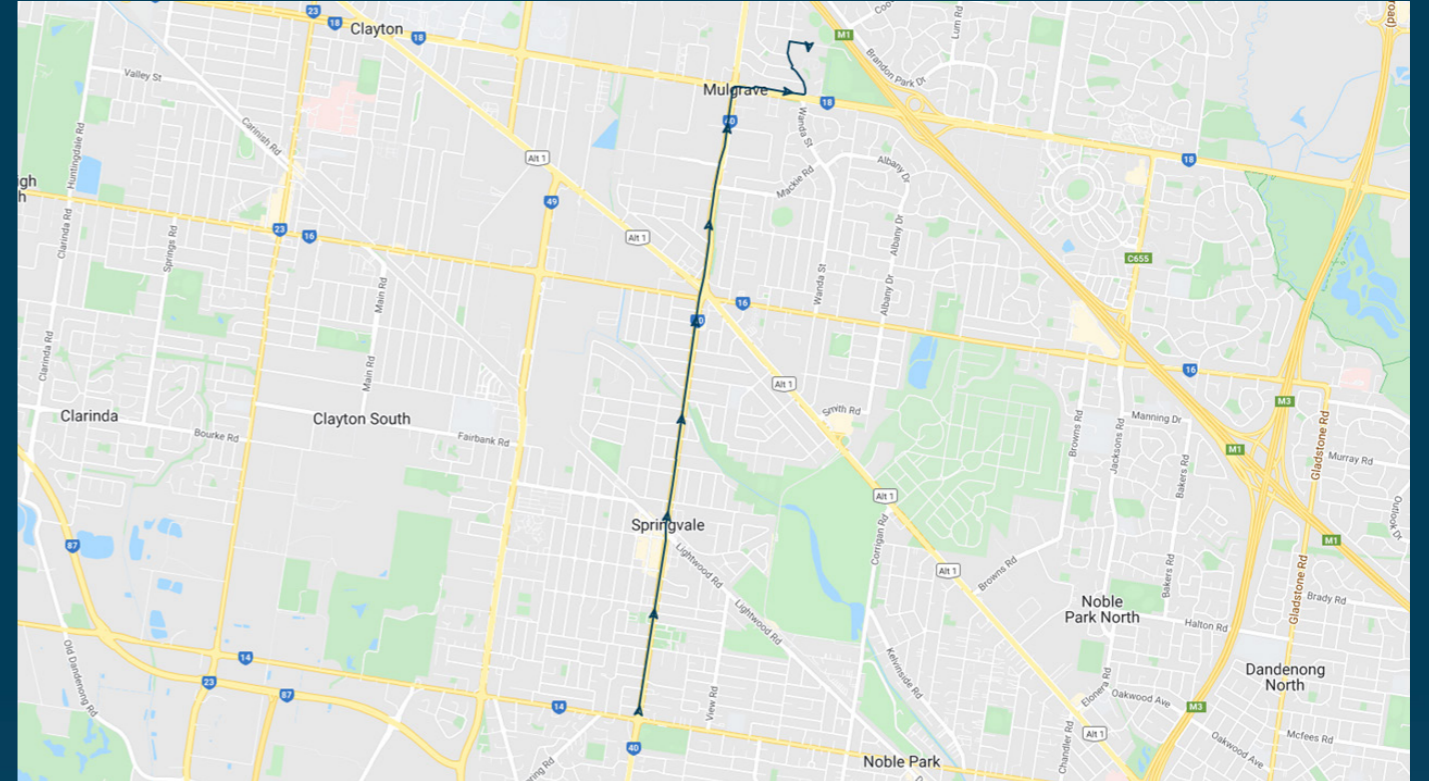

Mazenod College

Route: 2240 | Morning

Stop ID	Stop Name	Time	Stop ID	Stop Name	Time
419	Clapham Ave/Springvale Rd	07:45			
421	Armstrong St/Springvale Rd	07:45			
422	Boonah St/Springvale Rd	07:45			
1635	St James Ave/Springvale Rd	07:45			
1634	Springvale Station/Springvale Rd	07:45			
1632	Watt St/Springvale Rd	07:45			
1631	Stephenson St/Springvale Rd	07:45			
1630	Hope St/Springvale Rd	07:45			
39619	Centre Rd/Springvale Rd	07:45			
12495	Wilma Ave/Springvale Rd	07:45			
12496	Seaview Cres/Springvale Rd	07:45			
12497	Miles St/Springvale Rd	07:45			
44578	Mazenod College	08:05			

Mazenod College

Route: 2240 | Morning