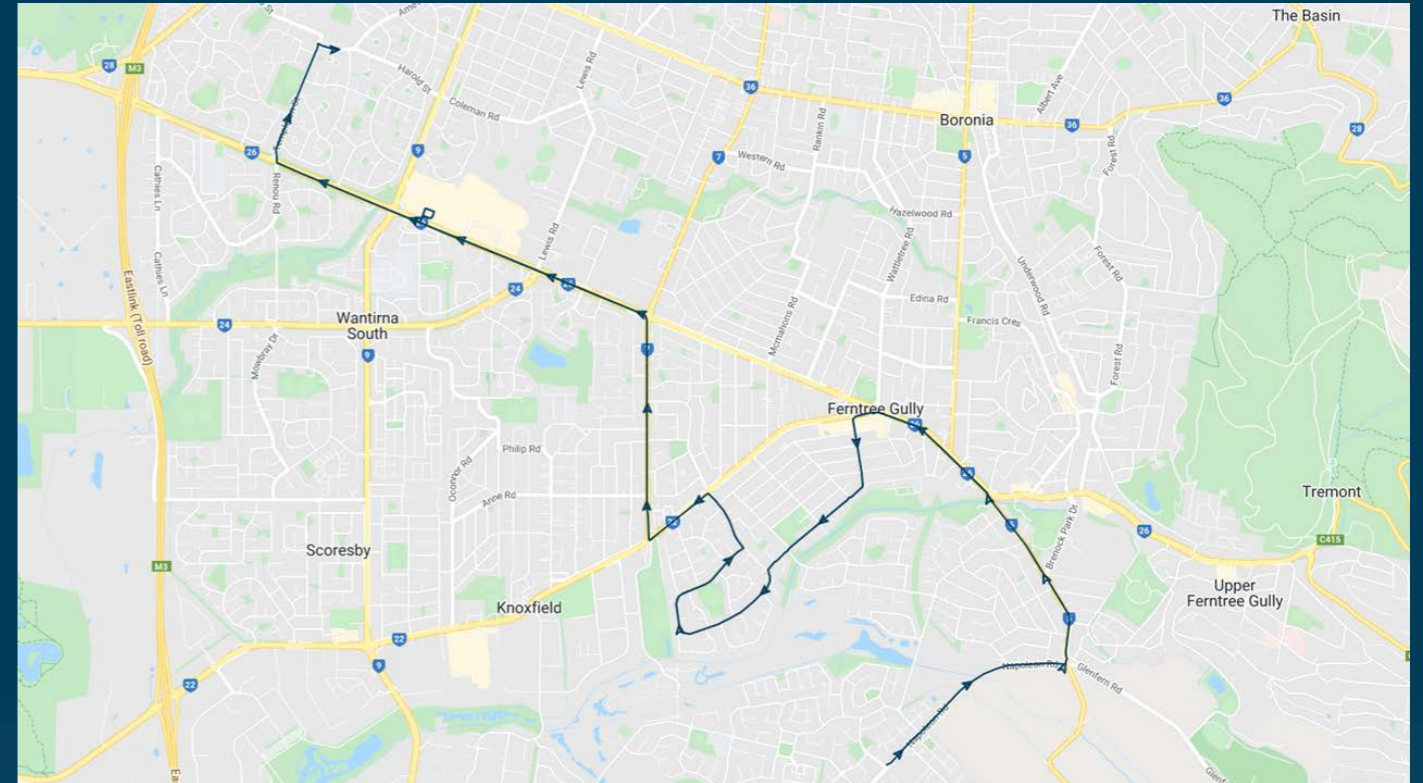

Times listed are estimated times only, it is advised to arrive at your stop earlier than the listed time to avoid missing your bus.

You can also download the Ventura Tracker app to view real time bus locations of all services

Wantirna College

Route: 1073 | Morning