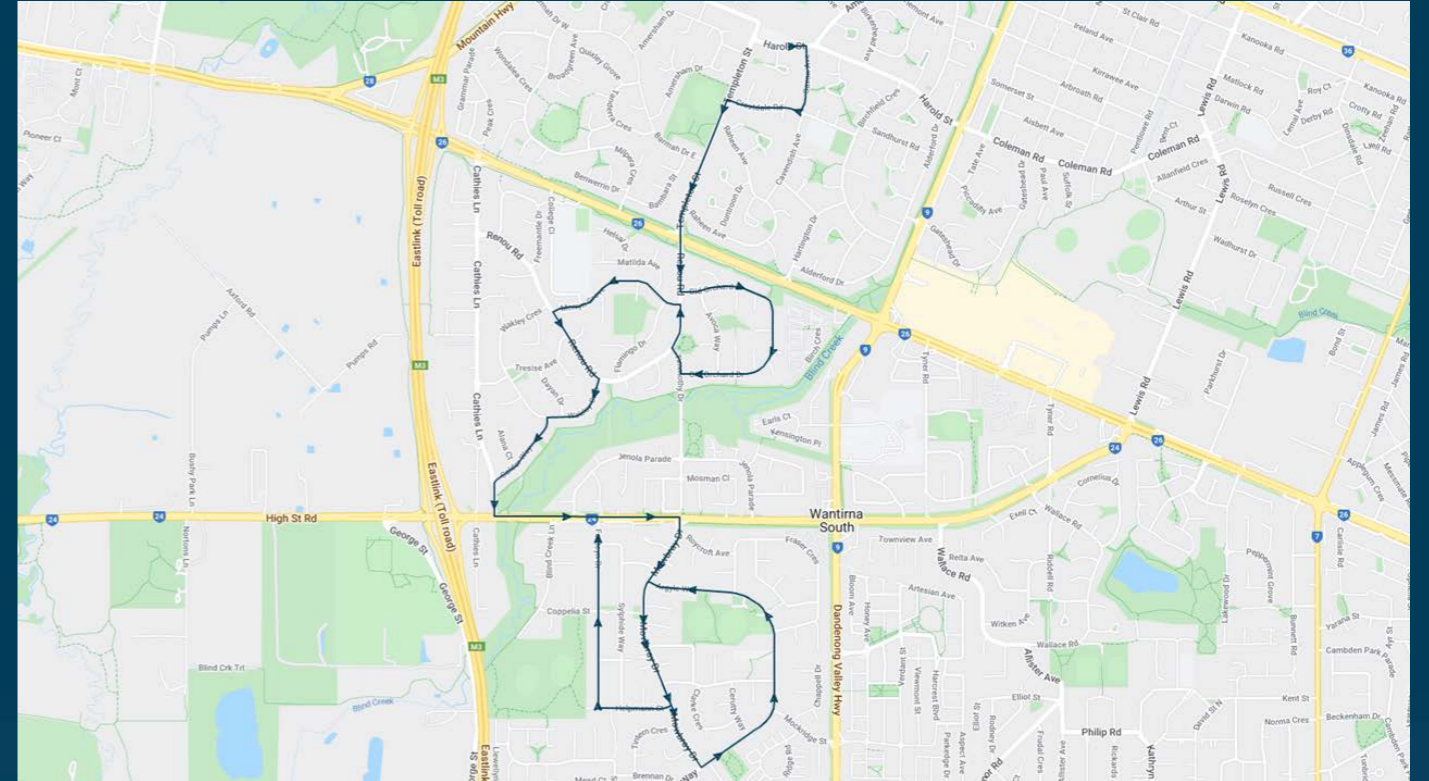

You can also download the Ventura Tracker app to view real time bus locations of all services

Wantirna College

Route: 1060 | Afternoon

Stop ID	Stop Name	Time	Stop ID	Stop Name	Time
44625	Wantirna College	15:30			
16690	Templeton Reserve	15:31			
23265	Raheen Avenue	15:31			
16625	Hewson Court	15:32			
16624	Burnside Court	15:33			
16623	Parkhill Court	15:33			
16622	Glenys Ct	15:33			
16621	Old Orchard Drive	15:34			
15831	High Street Road	15:37			
15787	Blind Creek Lane	15:38			
14716	Fonteyn Drive	15:38			
14715	Roycroft Avenue	15:39			
14700	Tasman Close	15:40			
14694	Amour Court	15:40			
14658	Helpmann Street	15:41			
44627	Knox Gardens Primary School	15:42			
14700	Tasman Close	15:43			
14694	Amour Court	15:43			
10564	Highstreet Road	15:45			

Wantirna College

Route: 1060 | Afternoon

TURN DIRECTIONS

Depart Wantirna College via right Saxon Avenue, right Crestdale Road, left Templeton Street, across Burwood Highway into Renou Road, left Old Orchard Drive, right Timmothy Drive, right Renou Road, left Merryn Grove, left Renou Road, right Wakley Crescent, left Calder Way, left Cathies Lane, left High Street Road and right Mowbray Drive, left Argyle Way, left Mowbray Drive, right Helpmann street and right Fonteyn Drive, to High Street Road

You can also download the Ventura Tracker app to view real time bus locations of all services

Wantirna College

Route: 1086 | Afternoon

Stop ID	Stop Name	Time	Stop ID	Stop Name	Time
44625	Wantirna College	15:30			
5754	Wantirna South Primary School	15:38			
15406	Ravenhill Way	15:41			
17192	Egan-Lee Reserve	15:45			
10753	Knox Park Primary School	15:48			
15606	Cambden Park Parade	15:52			
15605	Hugh Street	15:53			
15604	Burwood Highway	15:55			