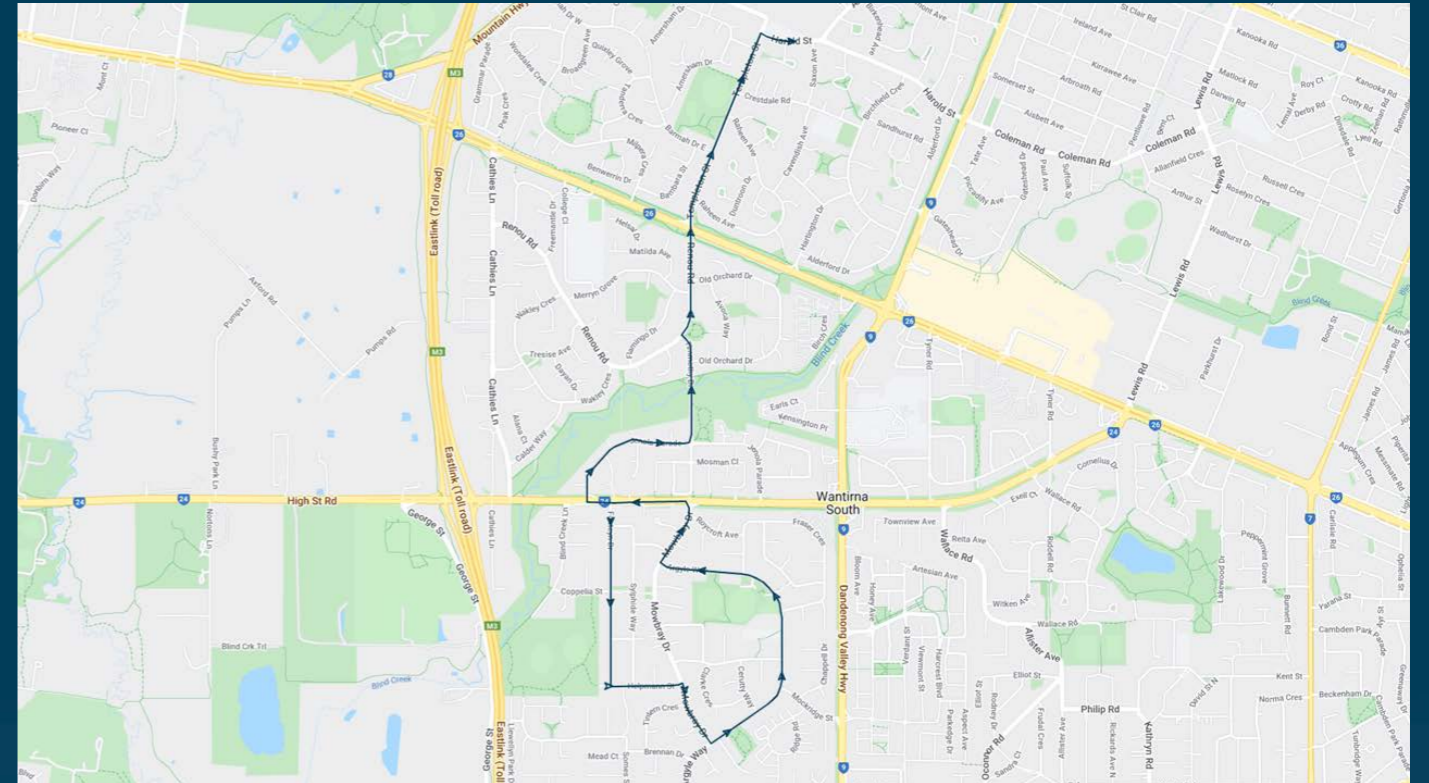

You can also download the Ventura Tracker app to view real time bus locations of all services

Wantirna College

Route: 1092 | Morning

Stop ID	Stop Name	Time	Stop ID	Stop Name	Time
10754	High Street Rd/Fonteyn Dr	08:15			
14658	Helpmann St/Mowbray Dr	08:18			
16818	Rowena Rise/Mowbray Dr	08:24			
15413	Fonteyn Dr/High Street Rd	08:25			
16820	High Street Rd/Jenola Pde	08:26			
16822	Caitlyn Ct/Jenola Pde	08:27			
16824	Old Orchard Dr/Timothy Dr	08:29			
16691	Burwood Hwy/Templeton St	08:31			
16692	Raheen Ave/Templeton St	08:31			
16693	Templeton Reserve/Templeton St	08:32			
16694	Marlo St/Templeton St	08:33			
44625	Wantirna College/Harold St	08:35			

Wantirna College

Route: 1092 | Morning

TURN DIRECTIONS

Via Fonteyn Drive, left Helpmann Street, right Mowbray Drive, left Argyle Way, right Mowbray Drive, left High Street Road, right Jenola Parade, left Timothy Drive, right Renou Road, Into Templeton Street, right Harold Street to Wantirna College

You can also download the Ventura Tracker app to view real time bus locations of all services

Wantirna College

Route: 1060 | Afternoon

Stop ID	Stop Name	Time	Stop ID	Stop Name	Time
44625	Wantirna College	15:30			
16690	Templeton Reserve	15:31			
23265	Raheen Avenue	15:31			
16625	Hewson Court	15:32			
16624	Burnside Court	15:33			
16623	Parkhill Court	15:33			
16622	Glenys Ct	15:33			
16621	Old Orchard Drive	15:34			
15831	High Street Road	15:37			
15787	Blind Creek Lane	15:38			
14716	Fonteyn Drive	15:38			
14715	Roycroft Avenue	15:39			
14700	Tasman Close	15:40			
14694	Amour Court	15:40			
14658	Helpmann Street	15:41			
44627	Knox Gardens Primary School	15:42			
14700	Tasman Close	15:43			
14694	Amour Court	15:43			
10564	Highstreet Road	15:45			