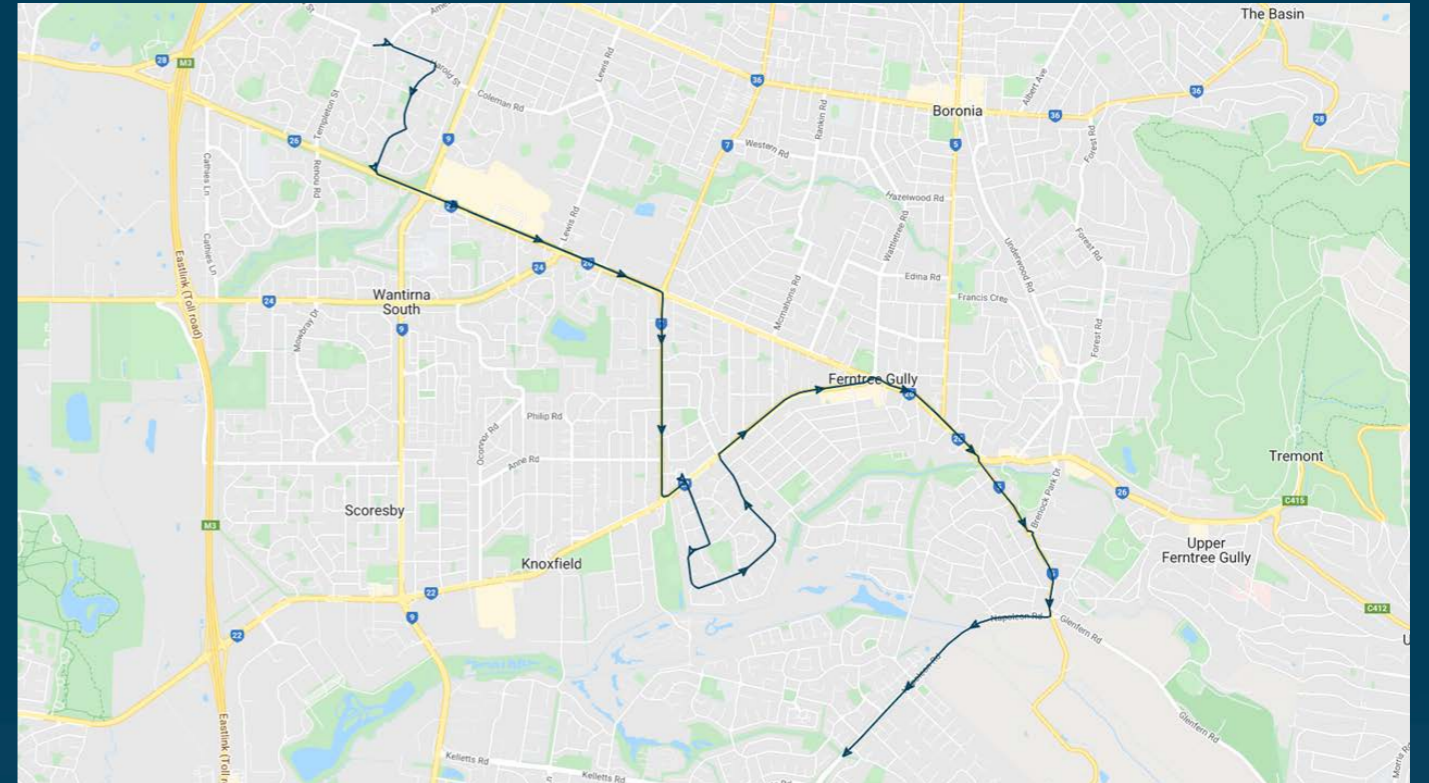

Stop ID	Stop Name	Time	Stop ID	Stop Name	Time
44625	Wantirna College/Harold St	15:25			
47825	Melbourne St/Burwood Hwy	15:30			
8263	Lewis Rd/Burwood Hwy	15:32			
8264	Parkhurst Dr/Burwood Hwy	15:33			
12547	Burwood Hwy/Scoresby Rd	15:35			
13963	Hugh St/Scoresby Rd	15:35			
14042	Cambden Park Pde/Scoresby Rd	15:36			
14043	Beckenham Dr/Scoresby Rd	15:37			
14044	Sandgate Bvd/Scoresby Rd	15:37			
14045	Anne Rd/Scoresby Rd	15:37			
14046	Ferntree Gully Rd/Scoresby Rd	15:38			
14051	Homer Ct/Windermere Dr	15:41			
14052	Lucerne Rd/Windermere Dr	15:42			
14053	Merlin Cres/Windermere Dr	15:42			
14054	Bryden Dr/Windermere Dr	15:43			
15612	Elton Rd/Windermere Dr	15:44			
15611	Ferntree Gully Rd/Windermere Dr	15:45			
14415	Aitken Ct/Ferntree Gully Rd	15:46			
14414	Mountain Gate SC/Ferntree Gully Rd	15:48			
8271	Oaklands Ave/Burwood Hwy	15:49			
8273	Westley St/Burwood Hwy	15:49			
16065	Dorset Rd/Burwood Hwy	15:50			
8274	Austin St/Burwood Hwy	15:50			
16482	Mason St/Glenfern Rd	15:53			
16483	Yarrowee St/Glenfern Rd	15:54			
23185	Allora Ave/Napoleon Rd	15:55			
16485	Rathgar Rd/Napoleon Rd	15:58			
23187	Sovereign Crest Bvd/Napoleon Rd	15:58			
15251	Lakesfield Dr/Napoleon Rd	16:00			

Times listed are estimated times only, it is advised to arrive at your stop earlier than the listed time to avoid missing your bus.

You can also download the Ventura Tracker app to view real time bus locations of all services

Wantirna College

Route: 1093 | Afternoon