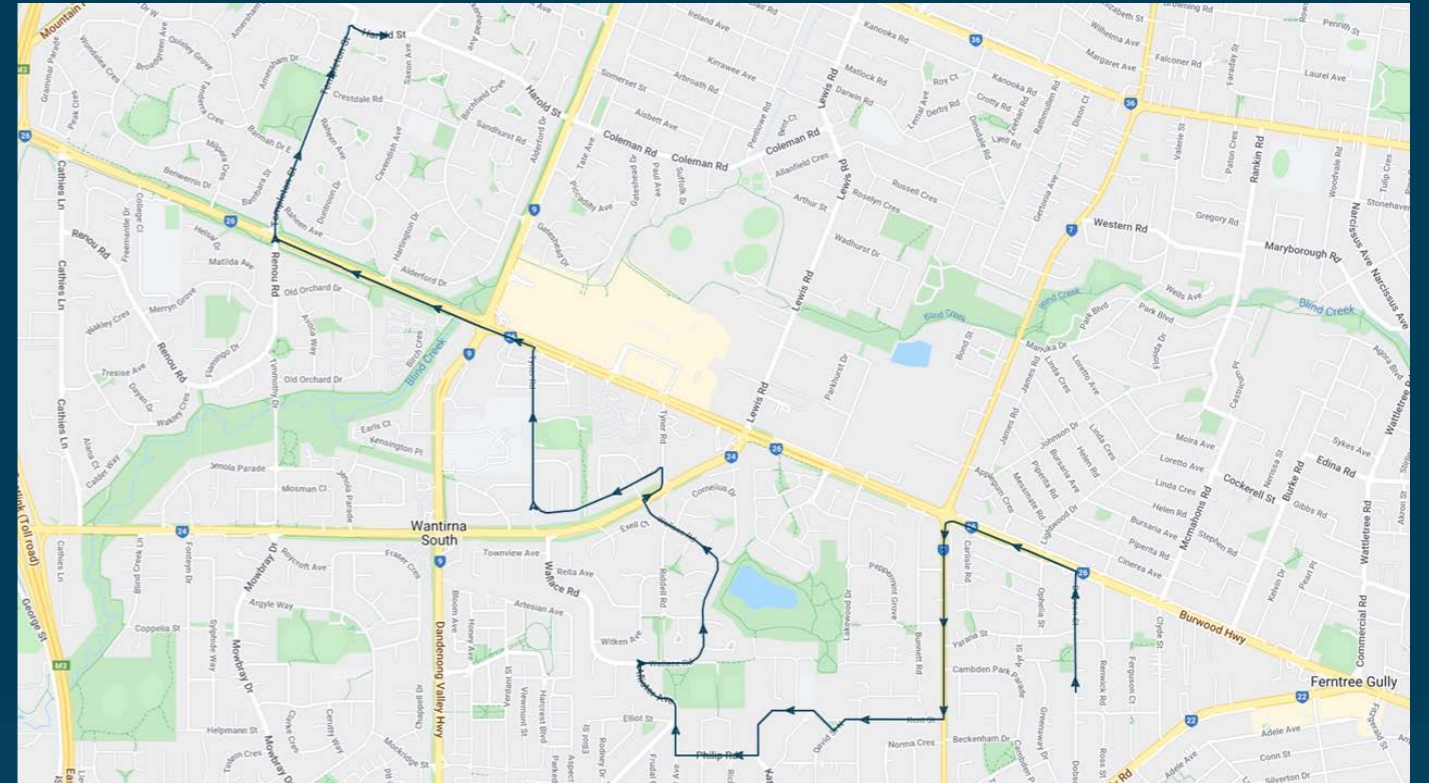

To view our list of live tracked services, visit www.venturabus.com.au

Timetable Printed : 13 November 2023

Wantirna College

Route: 1087 | Morning

Stop ID	Stop Name	Time	Stop ID	Stop Name	Time
44514	Kent Park Primary School	08:10			
8709	Ophelia Street	08:11			
12547	Burwood Highway	08:12			
13963	Hugh Street	08:13			
14042	Cambden Park Parade	08:14			
10614	Knox Park Primary School	08:15			
17093	Olney Court	08:18			
17094	Allister Avenue	08:18			
18990	Melanie Close	08:19			
17095	Keyes Court	08:19			
17096	Justin Court	08:20			
17097	Exell Court	08:21			
17101	Landsdale Crescent	08:23			
17105	Wantirna South Primary School	08:23			
44625	Wantirna College	08:30			

Wantirna College

Route: 1087 | Morning

TURN DIRECTIONS

Via Dobson Street, left Burwood Highway, left Scoresby Road, right Kent Street, left David Street North, right Kathryn Road, right Philip Road, right Allister Avenue, right Wallace Road, right High Street, left Tyner Road (extension), left Tyner Road, left Burwood Highway, right Templeton Street, right Harold Street, to Wantirna Secondary College

You can also download the Ventura Tracker app to view real time bus locations of all services

Wantirna College

Route: 1092 | Morning

Stop ID	Stop Name	Time	Stop ID	Stop Name	Time
10754	High Street Rd/Fonteyn Dr	08:15			
14658	Helpmann St/Mowbray Dr	08:18			
16818	Rowena Rise/Mowbray Dr	08:24			
15413	Fonteyn Dr/High Street Rd	08:25			
16820	High Street Rd/Jenola Pde	08:26			
16822	Caitlyn Ct/Jenola Pde	08:27			
16824	Old Orchard Dr/Timothy Dr	08:29			
16691	Burwood Hwy/Templeton St	08:31			
16692	Raheen Ave/Templeton St	08:31			
16693	Templeton Reserve/Templeton St	08:32			
16694	Marlo St/Templeton St	08:33			
44625	Wantirna College/Harold St	08:35			