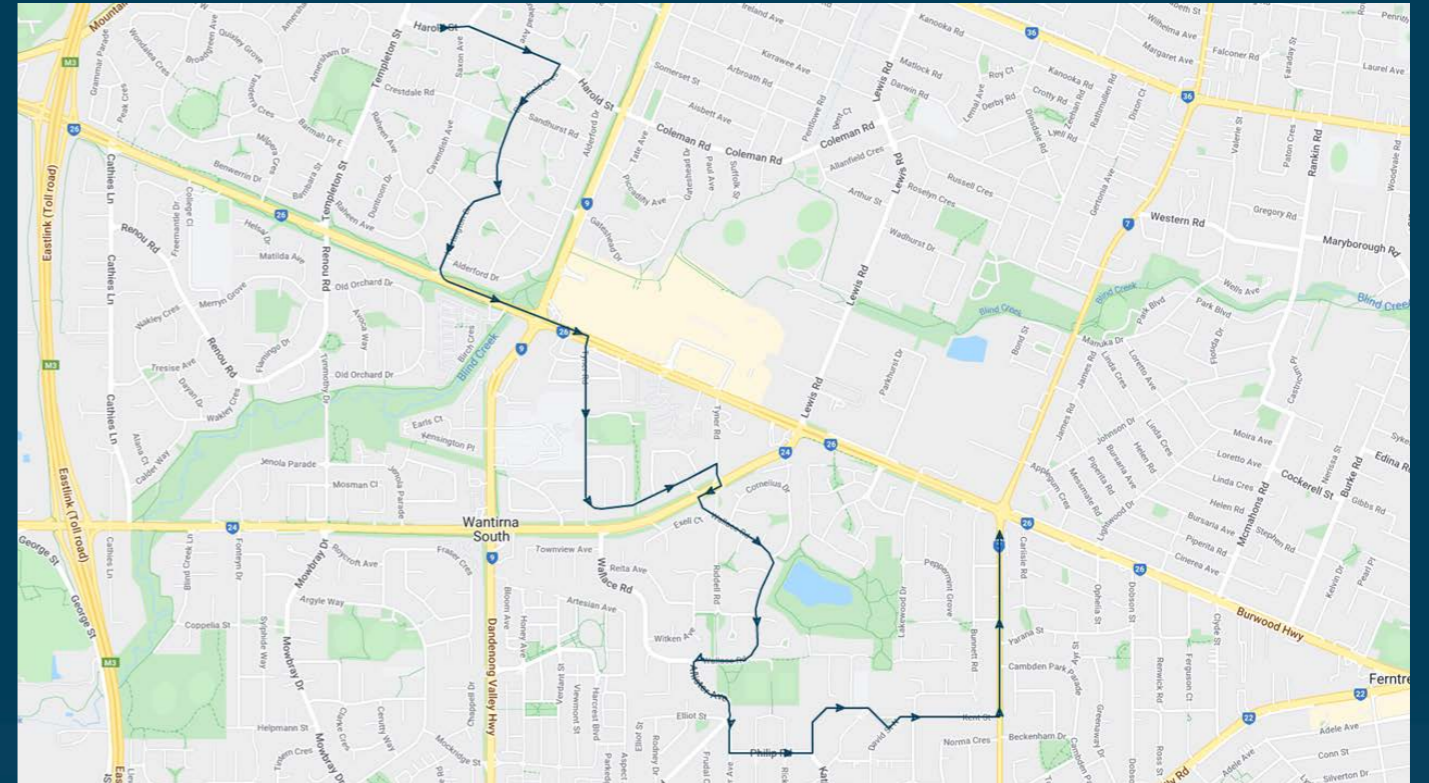

You can also download the Ventura Tracker app to view real time bus locations of all services

Wantirna College

Route: 1086 | Afternoon

Stop ID	Stop Name	Time	Stop ID	Stop Name	Time
44625	Wantirna College	15:30			
5754	Wantirna South Primary School	15:38			
15406	Ravenhill Way	15:41			
17192	Egan-Lee Reserve	15:45			
10753	Knox Park Primary School	15:48			
15606	Cambden Park Parade	15:52			
15605	Hugh Street	15:53			
15604	Burwood Highway	15:55			

Wantirna College

Route: 1086 | Afternoon

TURN DIRECTIONS

Depart Wantirna College via Harold Street, right Birchfield Crescent, right Hartington Drive, left Burwood Highway, right Tyner Road, right Tyner Road, right High Street, left Wallace Road, left Allister Avenue, left Philip Road, left Kathryn Road, left David Street North, right Kent Street, left Scoresby Road to Burwood Highway