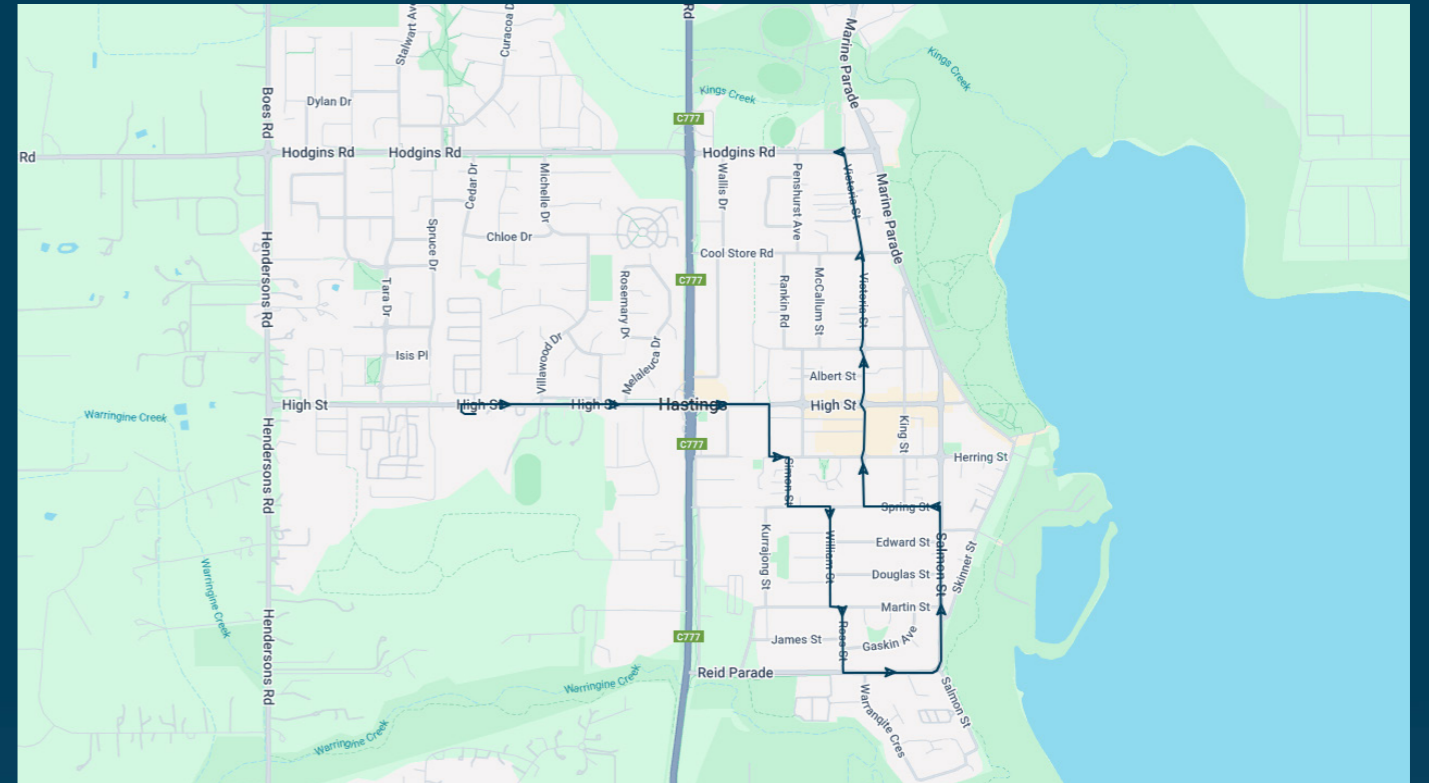

Hastings Primary School

Route: 5210 | Morning

Stop ID	Stop Name	Time	Stop ID	Stop Name	Time
44526	Western Port Secondary College	08:38			
elsis	Elizabeth St/Simon St	08:42			
spsis	Spring St/Simon St	08:42			
dowis	Douglas St/William St	08:44			
wimae	William St/Martin St	08:44			
saree	Salmon St/Reid Pde	08:46			
spsan	Spring St/Salmon St	08:48			
saspw	Salmon St/Spring St	08:48			
44527	Hastings Primary School	08:53			

Hastings Primary School

Route: 5210 | Morning

TURN DIRECTIONS

Via High St, Right Arthur St, Left Elizabeth St, Right Simon St, Left Spring St, Right William St, Left Martin St, Right Ross St, Left Reid Pde, Cont Left Salmon St, Left Spring St, Right Victoria St, Left Hodgins Rd to Hastings Primary School

To view our list of live tracked services, visit www.venturabus.com.au
 Timetable Printed : 30 September 2024

Times listed are estimated times only, it is advised to arrive at your stop earlier than the listed time to avoid missing your bus.

You can also download the Ventura Tracker app to view real time bus locations of all services