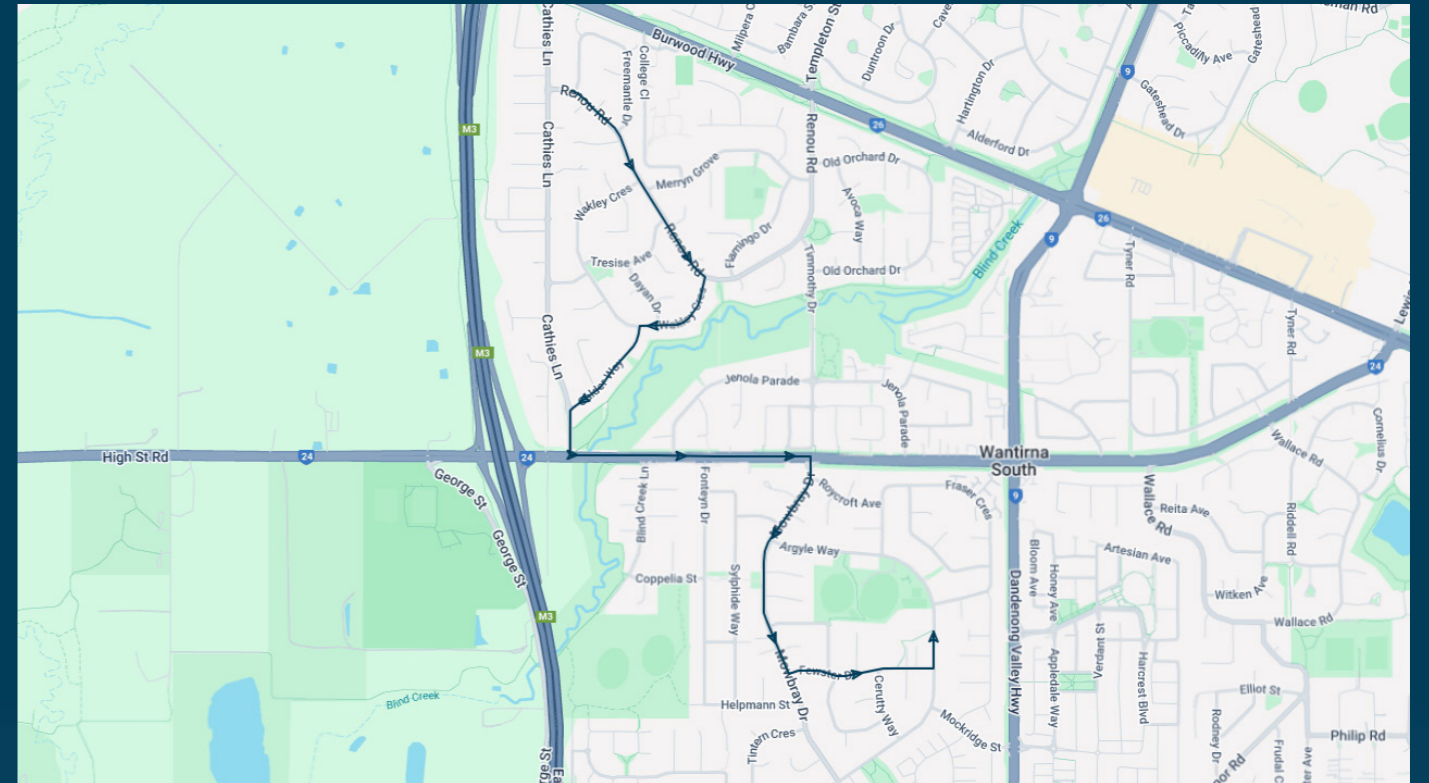

Knox Gardens Primary School

Route: 1058 | Morning

Stop ID	Stop Name	Time	Stop ID	Stop Name	Time
44629	Renou Rd/Freemantle Dr	08:45			
15831	High Street Rd/Cathies Lane	08:48			
15787	Blind Creek Lane/High Street Rd	08:49			
14716	Fonteyn Dr/High Street Rd	08:50			
14715	Roycroft Ave/Mowbray Dr	08:51			
14700	Tasman Ct/Mowbray Dr	08:52			
14694	Amour Ct/Mowbray Dr	08:53			
44627	Knox Gardens Primary School/Argyle Way	08:55			

Knox Gardens Primary School

Route: 1058 | Morning

TURN DIRECTIONS

Via Renou Rd, Right Wakley Cred (2nd Entrance), Left Calder Way, Left Cathies Ln, Left High St Rd, Right Mowbray Dr, Left Fewster Dr, Left Argyle Way to Knox Gardens Primary School

To view our list of live tracked services, visit www.venturabus.com.au
 Timetable Printed : 30 September 2024

Times listed are estimated times only, it is advised to arrive at your stop earlier than the listed time to avoid missing your bus.

You can also download the Ventura Tracker app to view real time bus locations of all services