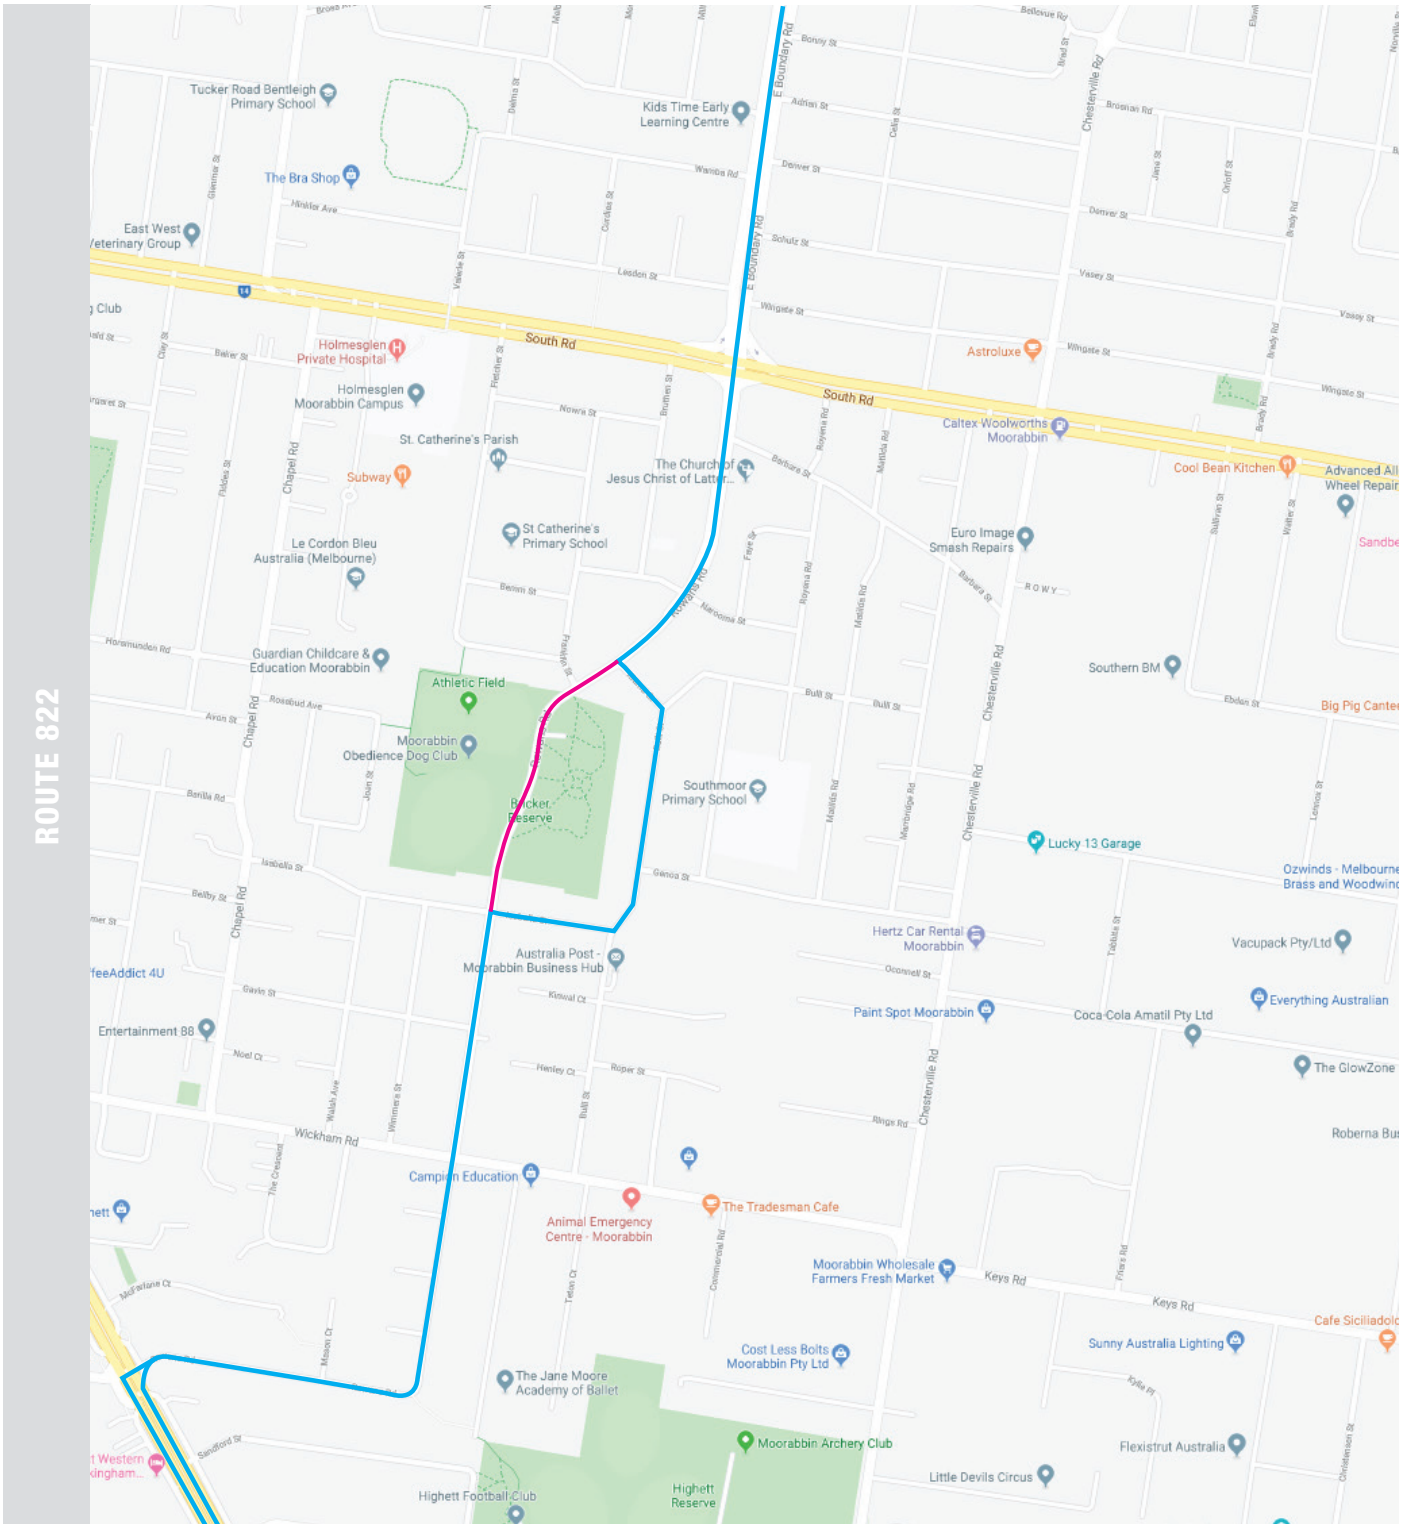

822 CHADSTONE - SANDRINGHAM VIA MURRUMBEENA & SOUTHLAND

ROUTE 822

ROUTE 822 DIVERSIONS - 1st FEBRUARY TO 31st JULY

BLUE LINE	RED LINE	RED STOP
NEW UPDATED ROUTE	NORMAL ROUTE	STOPS UNAVAILABLE

For further information email enquiries@venturabus.com.au or call 1300 VENTURA.