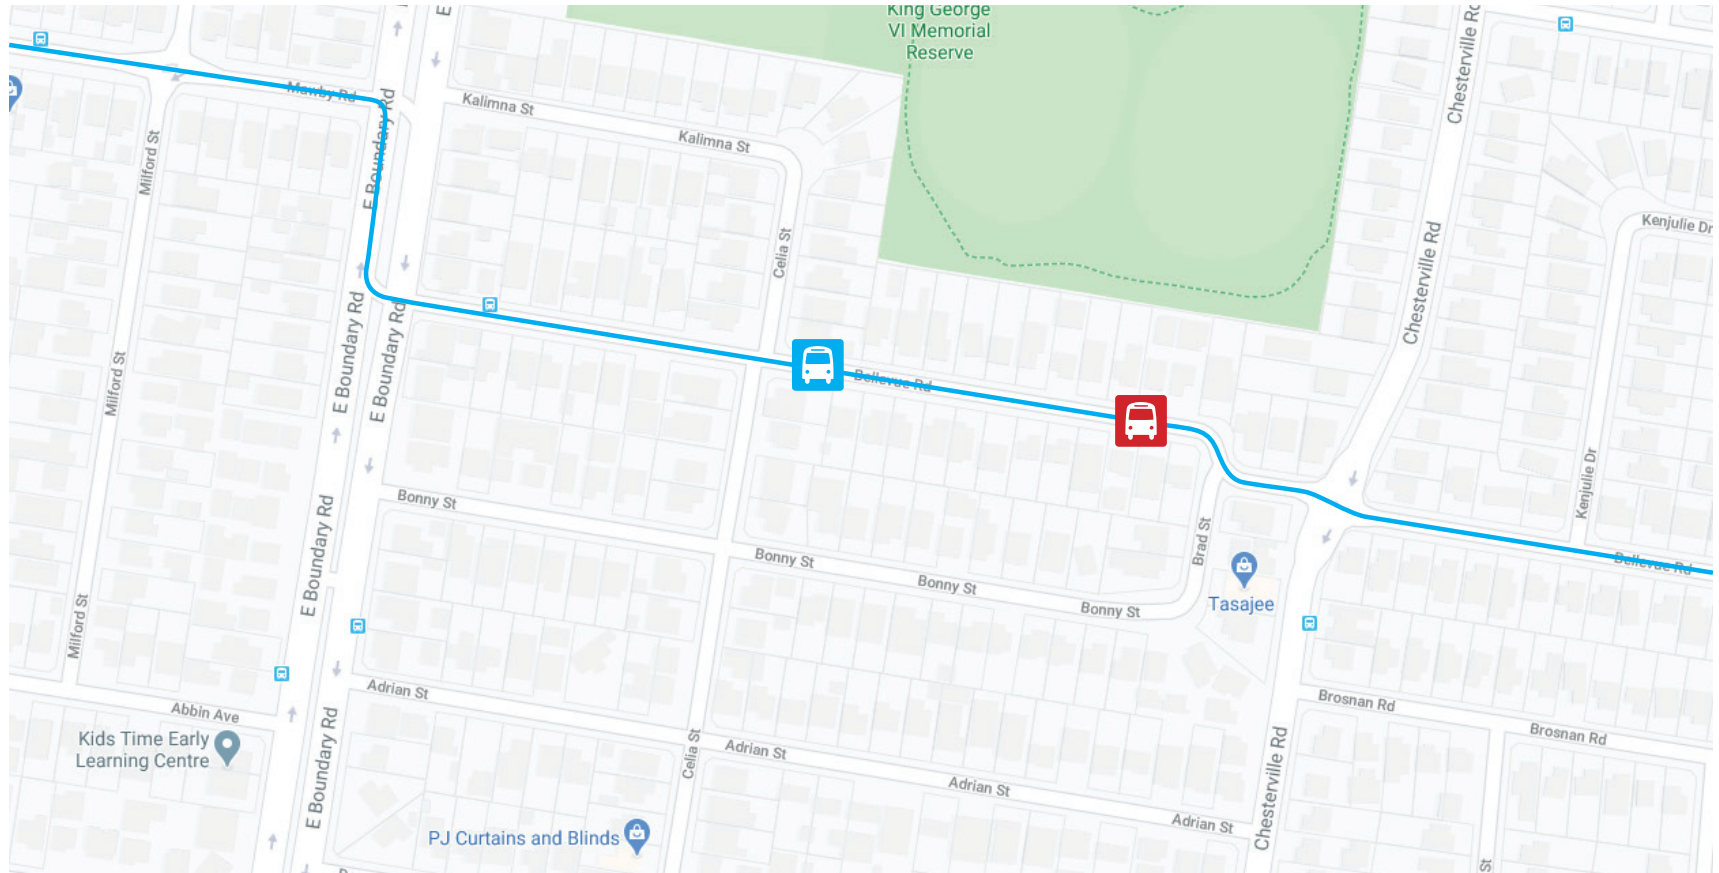

701 OAKLEIGH - BENTLEIGH VIA MACKIE ROAD, BRADY ROAD

BELLEVUE RD

ROUTE 701 STOP REMOVAL - APRIL 2020 TO MARCH 2021.

BLUE LINE	RED STOP	BLUE STOP
ROUTE (UNCHANGED)	STOP TEMPORARILY REMOVED	NEXT CLOSEST STOP