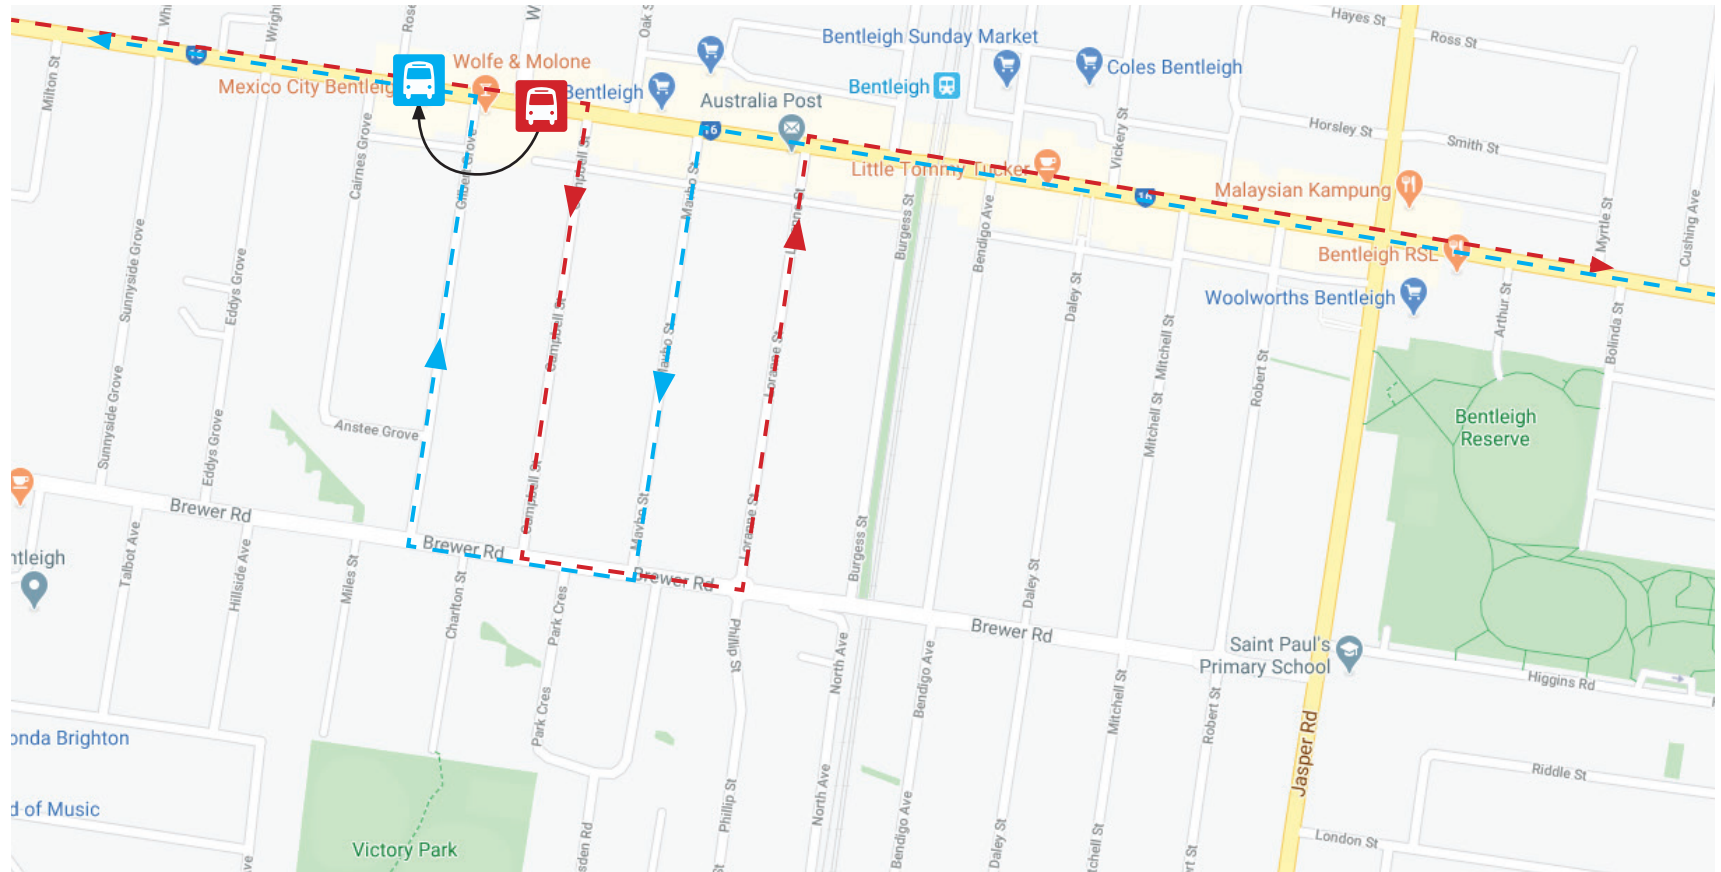

703 MIDDLE BRIGHTON - BLACKBURN VIA BENTLEIGH, CLAYTON, MONASH UNIVERSITY (SMART BUS)

CENTRE ROAD

ROUTE 703 - 19th APRIL & 26th April 2020 (6:00AM to 6:00PM).

BLUE LINE

DIVERSION ROUTE

RED LINE

NORMAL ROUTE

RED STOPS

STOP TEMPORARILY CLOSED

For further information email enquiries@venturabus.com.au or call 1300 VENTURA.