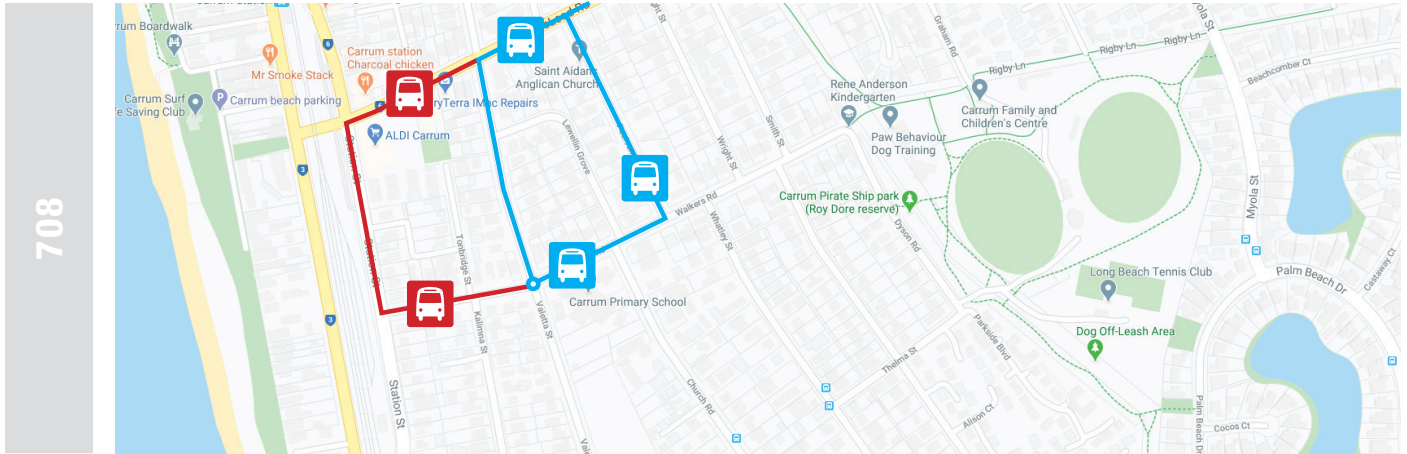

ROUTE 708 CARRUM - HAMPTON VIA SOUTHLAND
ROUTE 780 FRANKSTON - CARRUM VIA SEAFORD
ROUTE 833 FRANKSTON STATION - CARRUM STATION

ROUTE 708, 780 & 833 DIVERSIONS - 19TH MARCH - 23RD MARCH

RED STOP	RED LINE	BLUE LINE	BLUE STOP
STOP UNAVAILABLE	NORMAL ROUTE	NEW UPDATED ROUTE	NEW TEMPORARY STOP