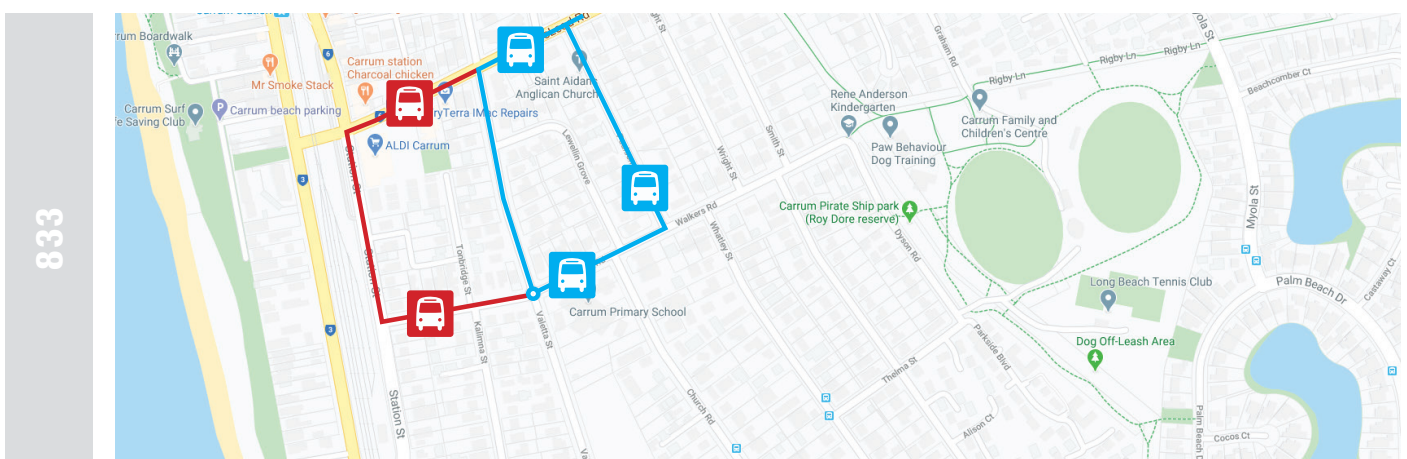

ROUTE 708 CARRUM - HAMPTON VIA SOUTHLAND
ROUTE 780 FRANKSTON - CARRUM VIA SEAFORD
ROUTE 833 FRANKSTON STATION - CARRUM STATION

ROUTE 708, 780 & 833 DIVERSIONS - 19TH MARCH - 23RD MARCH

RED STOP	RED LINE	BLUE LINE	BLUE STOP
STOP UNAVAILABLE	NORMAL ROUTE	NEW UPDATED ROUTE	NEW TEMPORARY STOP