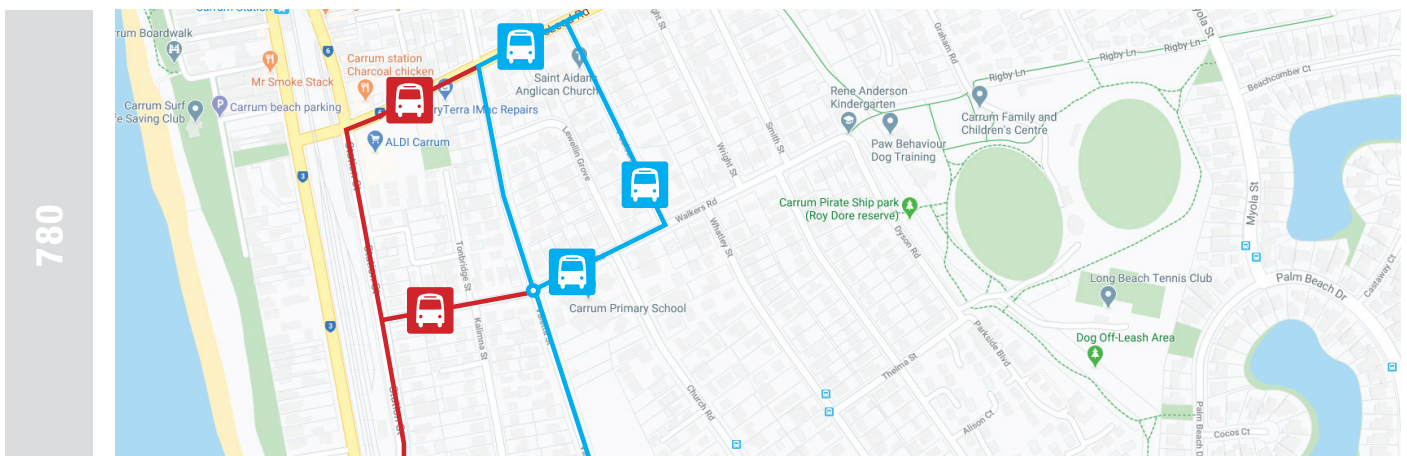

ROUTE 708 CARRUM - HAMPTON VIA SOUTHLAND
ROUTE 780 FRANKSTON - CARRUM VIA SEAFORD
ROUTE 833 FRANKSTON STATION - CARRUM STATION

ROUTE 708, 780 & 833 DIVERSIONS - 19TH MARCH - 23RD MARCH

RED STOP	RED LINE	BLUE LINE	BLUE STOP
STOP UNAVAILABLE	NORMAL ROUTE	NEW UPDATED ROUTE	NEW TEMPORARY STOP