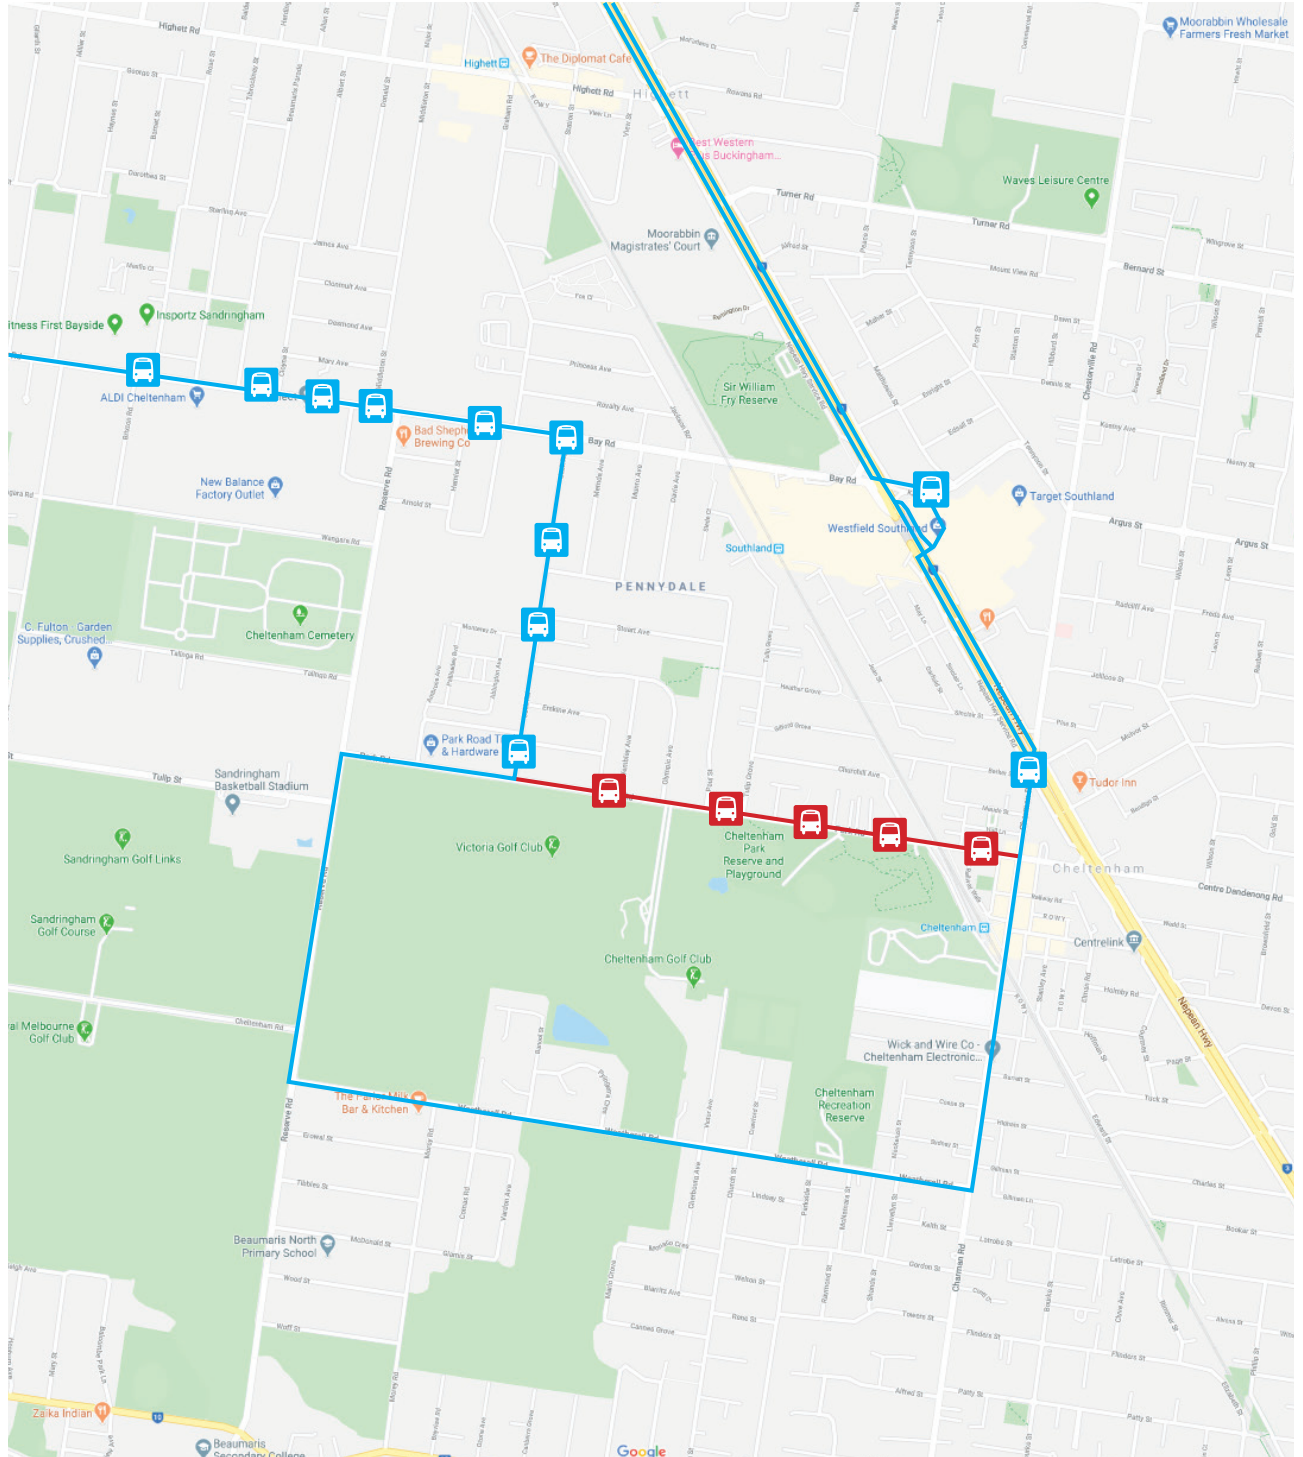

# ROUTE 822 CHADSTONE - SANDRINGHAM VIA MURRUMBEENA & SOUTHLAND

ROUTE 822

## ROUTE 822 DIVERSIONS - 22<sup>nd</sup> MARCH TO 27<sup>th</sup> APRIL

RED STOP	RED LINE	BLUE LINE	BLUE STOP
STOP UNAVAILABLE	NORMAL ROUTE	NEW UPDATED ROUTE	AVAILABLE STOPS

For further information email [enquiries@venturabus.com.au](mailto:enquiries@venturabus.com.au) or call 1300 VENTURA.