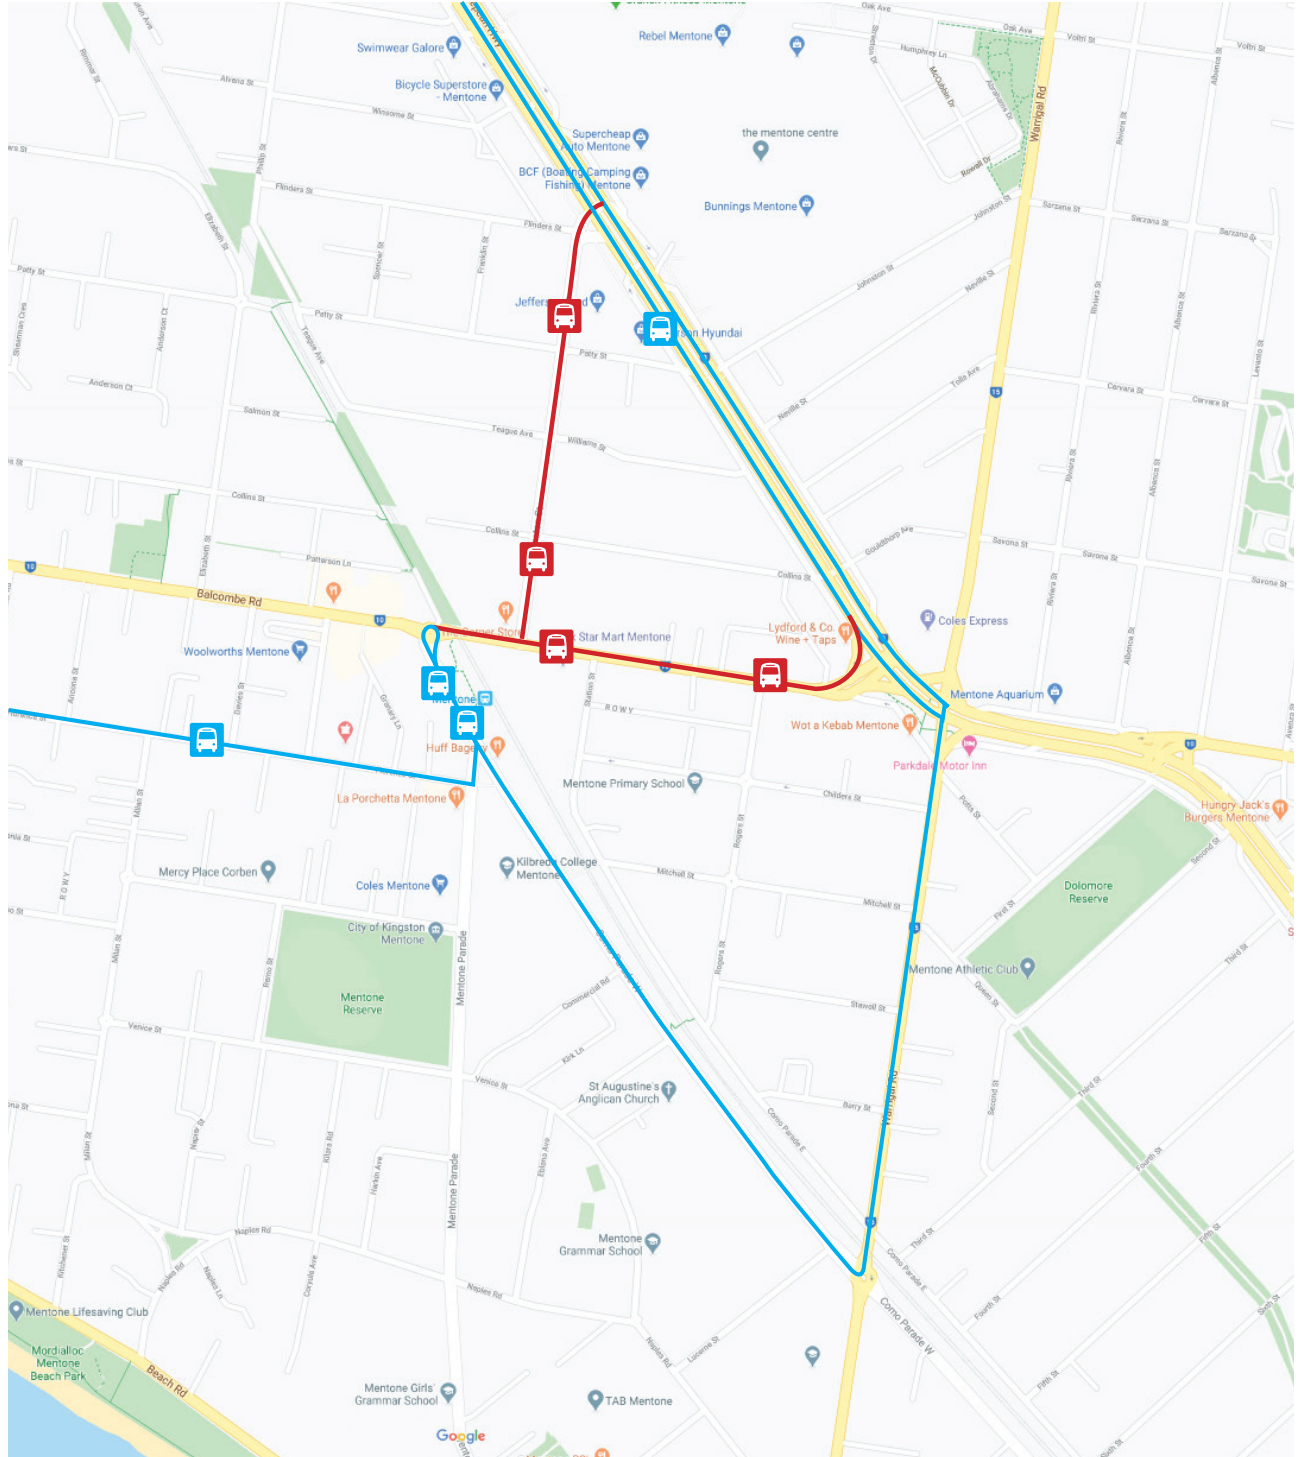

ROUTE 825 MOORABBIN - SOUTHLAND VIA BLACK ROCK & MENTONE

ROUTE 825

ROUTE 825 DIVERSIONS - 25th to 27th MARCH (8:00PM - 5:00AM)

RED STOP	RED LINE	BLUE LINE	BLUE STOP
STOP UNAVAILABLE	NORMAL ROUTE	NEW UPDATED ROUTE	AVAILABLE STOPS